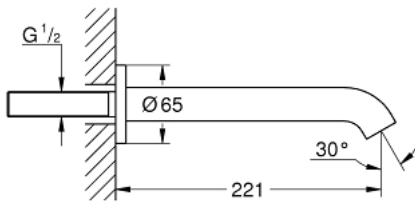

13 449 001 GROHE ESSENCE BATH SPOUT

PRODUCT DESCRIPTION

- Colour: chrome
- wall mounted
- mousseur
- male thread 1/2"
- GROHE Long-Life Shine durable sparkling sheen
- projection 221 mm

13 449 001 **GROHE ESSENCE BATH SPOUT**

SPARE PARTS, August 2020 – now

1: Mousseur (Order-nr. 13926000)