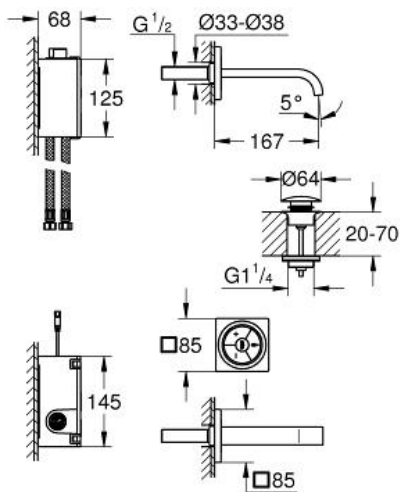

ALLURE F-DIGITAL
Digital basin mixer S-Size
MODEL # 36343000

Pure Freude
an Wasser

GROHE

Product Description:

ALLURE F-DIGITAL
Digital basin mixer
S-Size

Standard Specification:

including digital mixing device
wall mounted

default setting configurable during installation:

- automatic safety shut-off after 60 sec.

GROHE StarLight chrome finish

GROHE EcoJoy technology for less water and perfect flow

spout with mousseur

projection 167 mm

push-open waste set 1 1/4"

incl. plug power supply 65 790 000

min. recommended pressure 1.0 bar

requires built-in power supply 36 078 000

Color:

□ 36343000 chrome