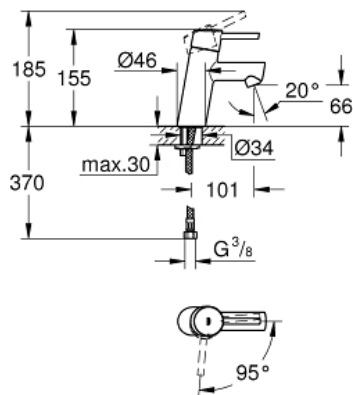

CONCETTO
Single-lever basin mixer 1/2" S-
Size

MODEL # 2338510E

Pure Freude
an Wasser

GROHE

Product Description:

CONCETTO
Single-lever basin mixer 1/2"
S-Size

Standard Specification:

metal lever
single hole installation
GROHE SilkMove ES 28 mm ceramic cartridge
with energy saving function via cold start
adjustable flow rate limiter
with temperature limiter
GROHE StarLight chrome finish
GROHE EcoJoy mousseur 5.7 l/min
GROHE QuickFix rapid installation system
smooth body
flexible connection hoses

Color:

□ 2338510E chrome