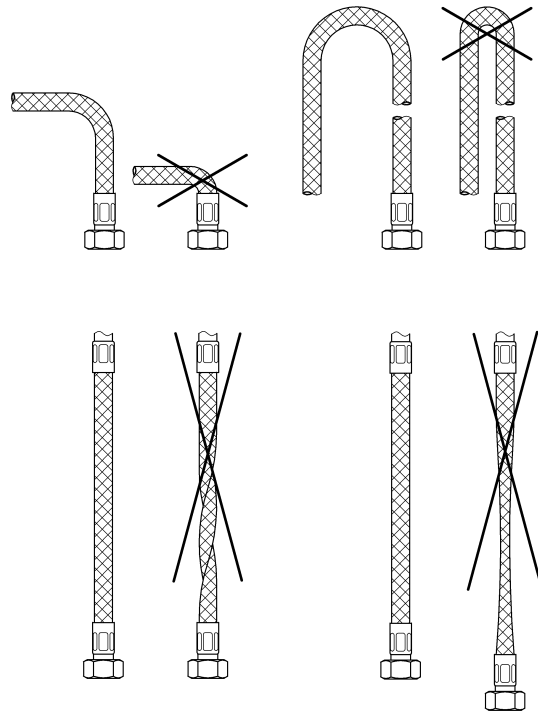

.....9

DIN 1988  
DIN EN 806

2,5mm  
3mm

1

2

3

4

5

6

7

A series of horizontal lines for writing, consisting of 20 evenly spaced lines extending across the width of the page.

Pure Freude an Wasser

**GROHE**  

**D**

+49 571 3989 333  
impressum@grohe.de

**A**