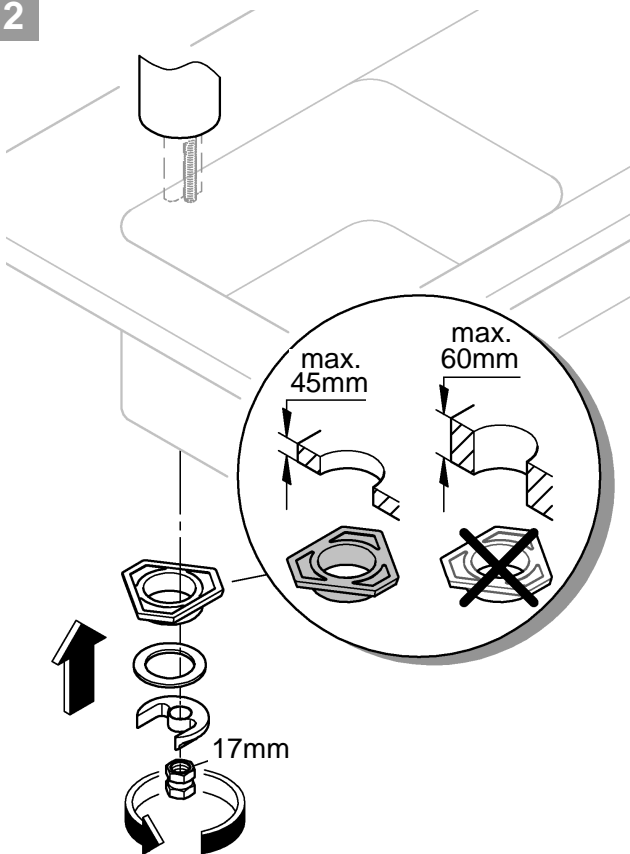

.....9

DIN 1988  
DIN EN 806

2,5mm  
3mm

1

2

3

4

5

6

7

A series of horizontal lines for writing, consisting of 20 evenly spaced lines extending across the width of the page.

Pure Freude an Wasser

**GROHE**  

**D**

+49 571 3989 333  
impressum@grohe.de

**A**