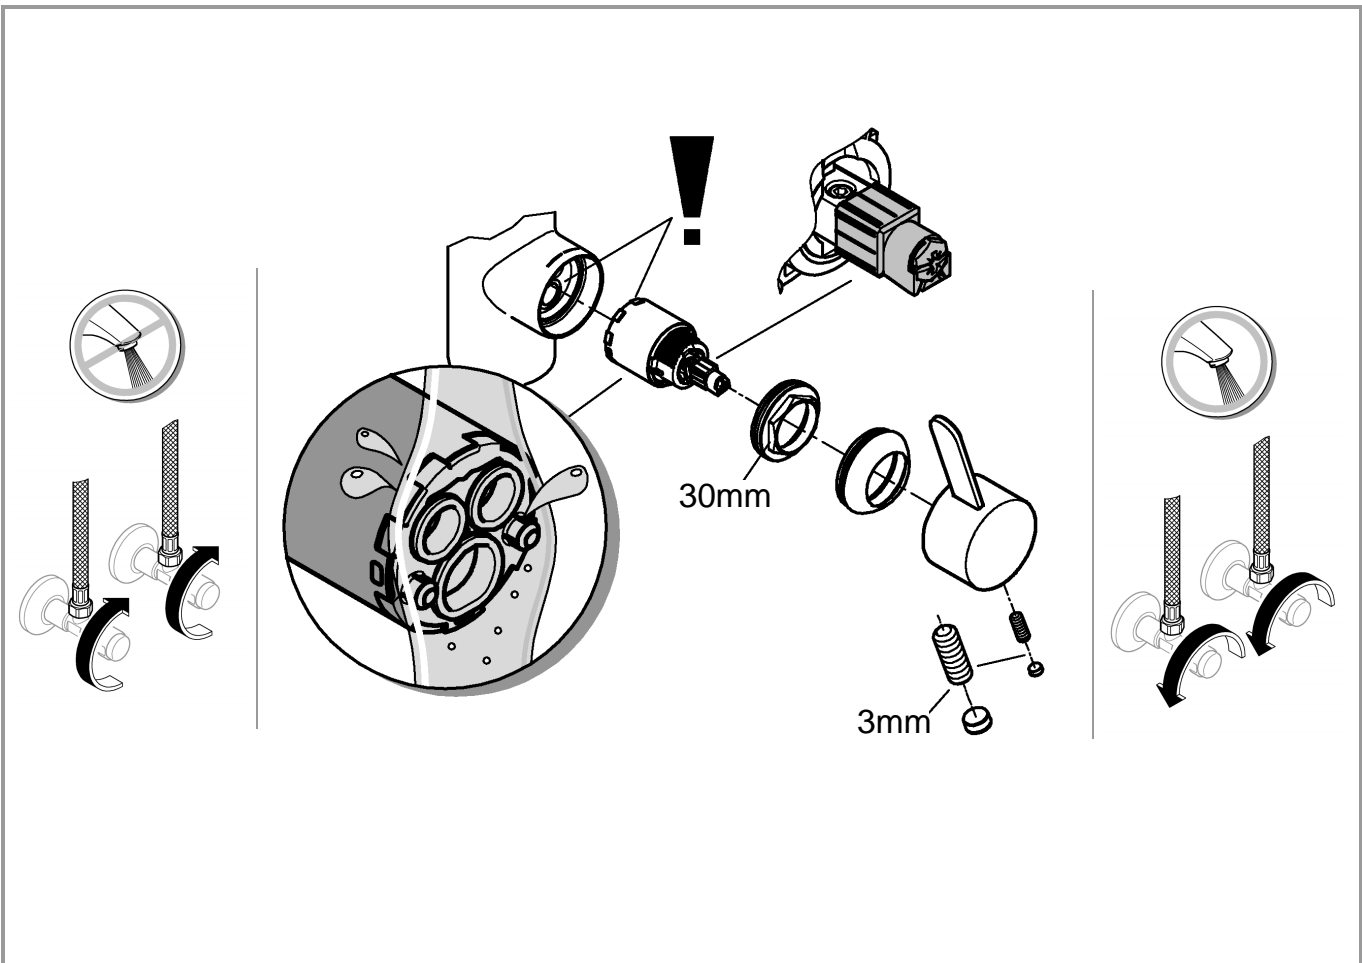

6

7

A series of horizontal lines for writing, consisting of 20 evenly spaced lines extending across the width of the page.

Pure Freude an Wasser

**GROHE**  

**D**

+49 571 3989 333  
impressum@grohe.de

**A**