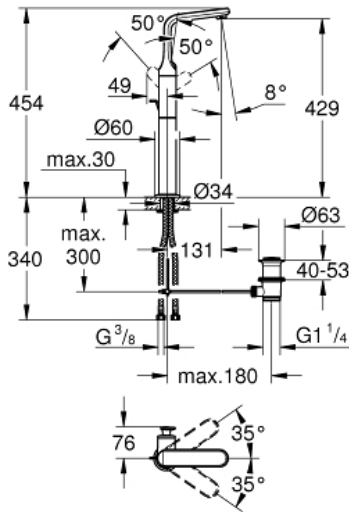

VERIS
Single-lever basin mixer 1/2" XL-
Size

MODEL # 32191000

Pure Freude
an Wasser

Product Description:

VERIS
Single-lever basin mixer 1/2"
XL-Size

Standard Specification:

single hole installation
for free-standing basins
GROHE SilkMove 28 mm ceramic cartridge
GROHE StarLight chrome finish
rapid installation system
SpeedClean mousseur
swivel spout
stop limiter
pop-up waste set 1 1/4"
flexible connection hoses
min. recommended pressure 1.0 bar

Color:

□ 32191000 chrome