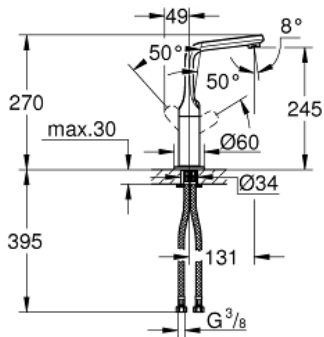

VERIS
Single-lever basin mixer 1/2" L-
Size

MODEL # 32187000

Pure Freude
an Wasser

GROHE

Product Description:

VERIS

Single-lever basin mixer 1/2"

L-Size

Standard Specification:

single hole installation

GROHE SilkMove 28 mm ceramic cartridge

GROHE StarLight chrome finish

rapid installation system

SpeedClean mousseur

swivel spout

stop limiter

without lift rod and without pop up waste

flexible connection hoses

Color:

□ 32187000 chrome