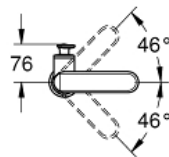

VERIS
Single-lever basin mixer 1/2" L-
Size

MODEL # 32187000

Pure Freude
an Wasser

GROHE

Product Description:

VERIS

Single-lever basin mixer 1/2"

L-Size

Standard Specification:

single hole installation

GROHE SilkMove 28 mm ceramic cartridge

GROHE StarLight chrome finish

rapid installation system

SpeedClean mousseur

swivel spout

stop limiter

without lift rod and without pop up waste

flexible connection hoses

Color:

□ 32187000 chrome