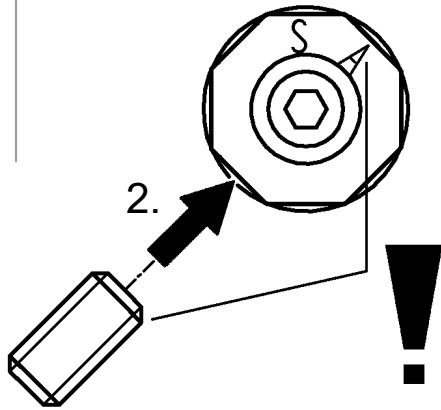

1

°C

max. 70°

60°

30mm
*19 377

*19 377 	30mm 	*46 238 	
--	---	---	---

Pure Freude an Wasser

GROHE
WAVES