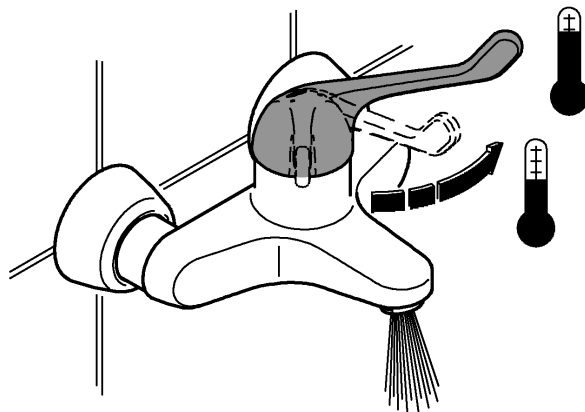

1

°C

max. 70°

60°

30mm
*19 377

*19 377 	30mm 	*46 238 	
--	---	---	---

Pure Freude an Wasser

GROHE
WAVES