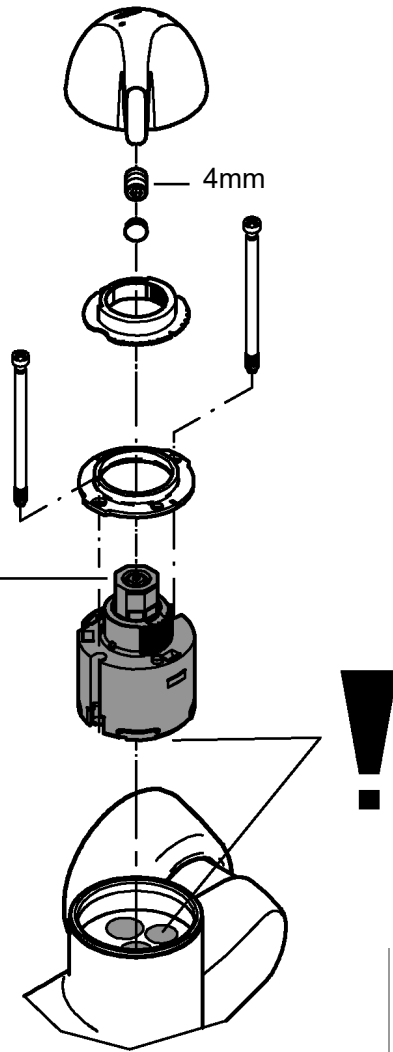

1

°C

max. 70°

60°

30mm
*19 377

*19 377 	30mm 	*46 238 	
--	---	---	---

Pure Freude an Wasser

GROHE
WAVES