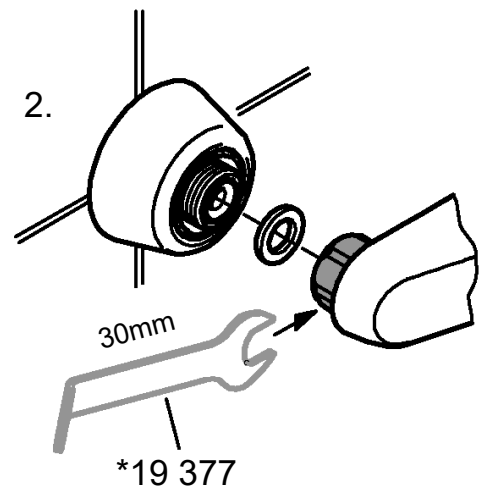

1

°C

max. 70°

60°

30mm
*19 377

*19 377 	30mm 	*46 238 	
--	---	---	---

Pure Freude an Wasser

GROHE
WAVES