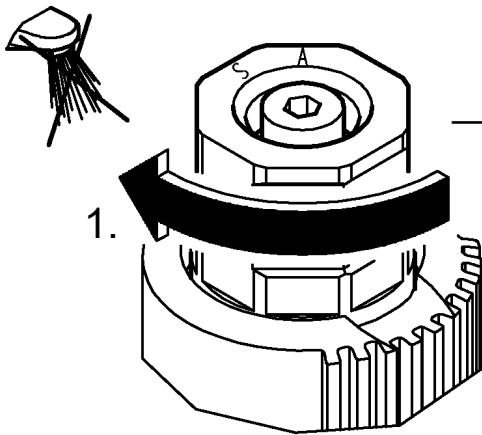

1

°C

max. 70°

60°

30mm
*19 377

*19 377 	30mm 	*46 238 	
--	---	---	---

Pure Freude an Wasser

GROHE
WAVES