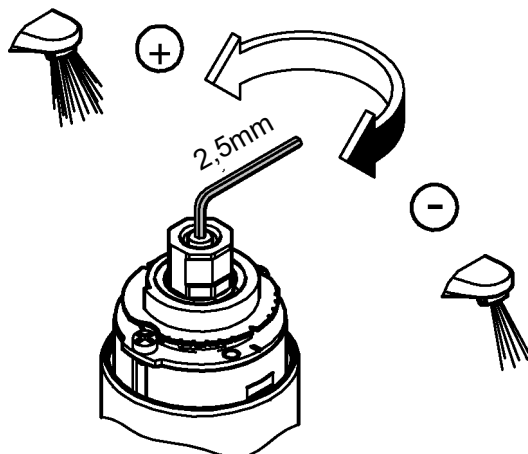

1

°C

max. 70°

60°

30mm
*19 377

*19 377 	30mm 	*46 238 	
--	---	---	---

Pure Freude an Wasser

GROHE
WAVES