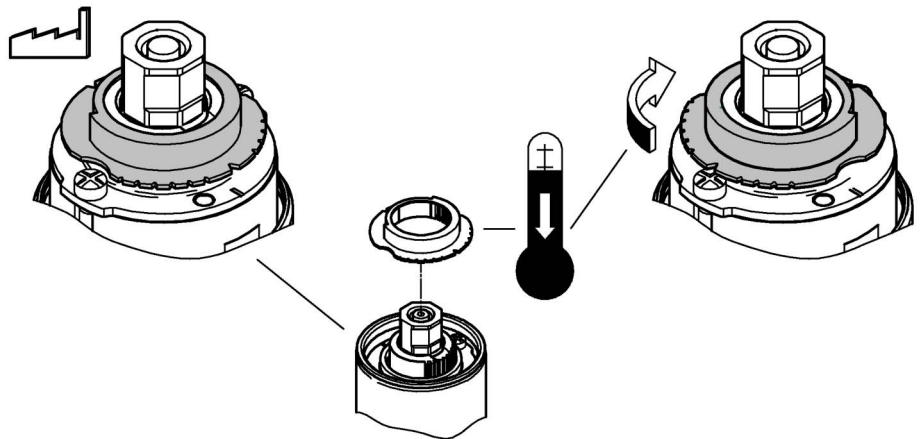

1

°C

max. 70°

60°

30mm
*19 377

*19 377 	30mm 	*46 238 	
--	---	---	---

Pure Freude an Wasser

GROHE
WAVES