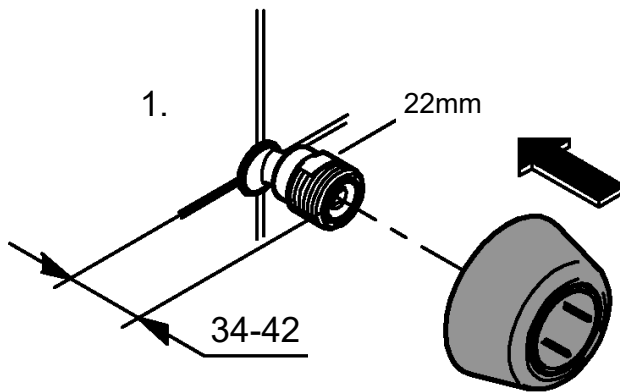

1

°C

max. 70°

60°

30mm
*19 377

*19 377 	30mm 	*46 238 	
--	---	---	---

Pure Freude an Wasser

GROHE
WAVES