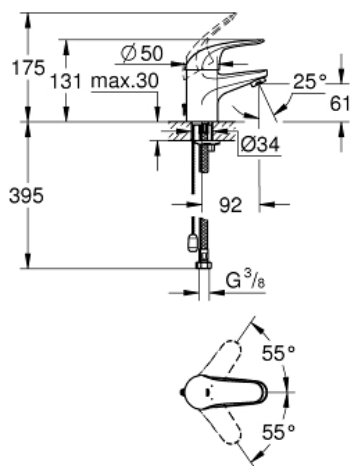

EUROECO
Single-lever basin mixer 1/2" S-
Size

MODEL # 32881000

Pure Freude
an Wasser

GROHE

Product Description:

EUROECO
Single-lever basin mixer 1/2"
S-Size

Standard Specification:

single hole installation
metal lever
GROHE SilkMove 35 mm ceramic cartridge
GROHE StarLight chrome finish
flow limiter 9 l/min.
rapid installation system
mousseur
retractable chain
flexible connection hoses
optional temperature limiter ref. no. 46 375

Color:

□ 32881000 chrome