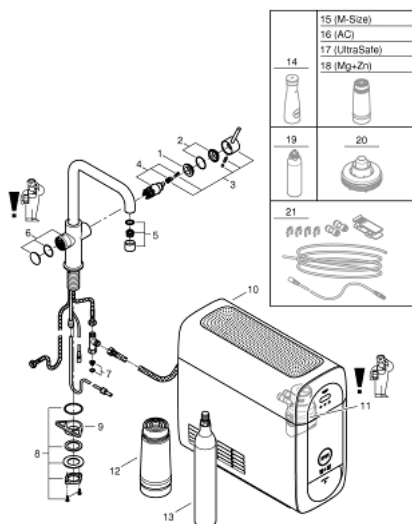

Pure Freude
an Wasser

31 456 001 GROHE BLUE HOME U-TUD STARTER KIT

PRODUKTBESKRIVELSE (2/2)

- GROHE Blue 425 g CO2 flaske
- System requirements Apple iPhone with iOS 12.0 or higher System requirements Android smart phone with Android 6.0 or higher Mobile devices and GROHE Watersystems App*** are not included in delivery and have to be ordered separately via an authorised Apple store/store/iTunes or Google Play store.* The Bluetooth word mark and logos are registered trademarks owned by Bluetooth SIG, Inc. and any use of such marks by Grohe AG is under license. Other trademarks and trade names are those of their respective owners.** Apple, the Apple logo, iPod, iPod Touch, iPhone and iTunes are trademarks of Apple Inc., registered in the U.S. and other countries. Apple is not responsible for the function of this device or its compliance with safety and regulatory standards.*** Available for free via iTunes app or Google Play store.
- Dette produkt inkluderer en artikel, der er deklareret som farligt stof. Find nærmere information i sikkerhedsdatabladet. Du kan hente sikkerhedsdataen på: www.grohe.com/safety-data-sheets/
- skal være udstyret med en tilbagevendelsesventil EA-godkendt af Belgaqua

31 456 001 GROHE BLUE HOME U-TUD STARTER KIT

RESERVEDELE , september 2021 – now

- 1: Befæstigelsesring (Bestillingsnummer 07419000)
- 2: Kappe (Bestillingsnummer 46581000)
- 3: Greb (Bestillingsnummer 46957000)
- 4: Patron (Bestillingsnummer 46580000)
- 5: Flow Control - Red (Bestillingsnummer 48343000)
- 6: Styreenhed (Bestillingsnummer 46958000)
- 7: Si til håndbruser (Bestillingsnummer 47576000)
- 8: Monteringssæt (Bestillingsnummer 48384000)
- 9: Stabiliseringsplade til under køkkenbord plade (Bestillingsnummer 05334000)
- 10: Cooler (Bestillingsnummer 40711001)
- 11: Filterhoved (Bestillingsnummer 48344000)
- 12: Filterstørrelse S (Bestillingsnummer 40404001)
- 13: Start sæt 425 g CO₂ Flasker (4 Stk) (Bestillingsnummer 40422000)
- 14: Glaskaraffel med låg