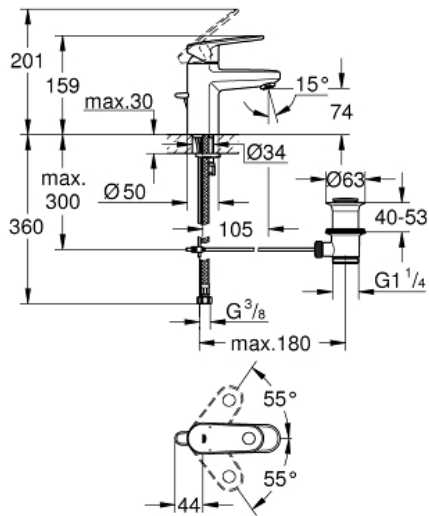

EUROPLUS
Single-lever basin mixer 1/2" S-
Size

MODEL # 3261200E

Pure Freude
an Wasser

Product Description:

EUROPLUS
Single-lever basin mixer 1/2"
S-Size

Standard Specification:

single hole installation
metal lever
GROHE SilkMove 35 mm ceramic cartridge
adjustable flow rate limiter
adjustable minimum flow rate approx. 2.5 l/min
temperature limiter
GROHE StarLight chrome finish
GROHE EcoJoy SpeedClean mousseur 5.7 l/min
GROHE QuickFix Plus installation
system with centering support
pop-up waste set 1 1/4"
flexible connection hoses

Color:

□ 3261200E chrome