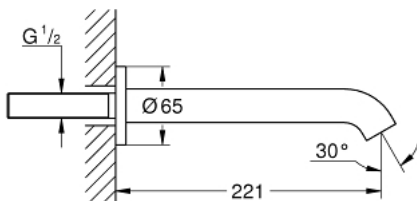

## 13 449 EN1 GROHE ESSENCE BATH SPOUT

### PRODUCT DESCRIPTION

- Colour: brushed nickel
- wall mounted
- mousseur
- male thread 1/2"
- projection 221 mm
- GROHE Long-Life Shine finish

## 13 449 EN1 GROHE ESSENCE BATH SPOUT

**SPARE PARTS**, August 2020 – now

1: Mousseur (Order-nr. 13926000)