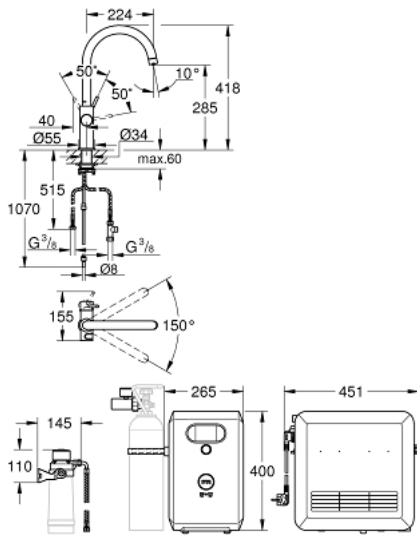

## 31 323 DC2 GROHE BLUE PROFESSIONAL C-AUSLAUF SET