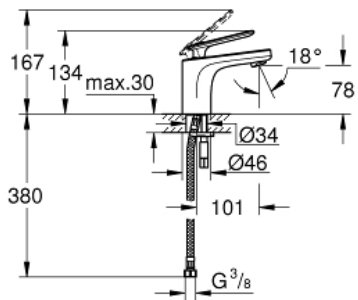

VERIS  
Single-lever basin mixer 1/2" S-  
Size

MODEL # 32186000

Pure Freude  
an Wasser

**Product Description:**

**VERIS**  
Single-lever basin mixer 1/2"  
S-Size

**Standard Specification:**

single hole installation  
for small wash basin  
**GROHE SilkMove** 28 mm ceramic cartridge  
**GROHE StarLight** chrome finish  
rapid installation system  
**SpeedClean** mousseur  
without lift rod and without pop up waste  
flexible connection hoses

**Color:**

□ 32186000 chrome