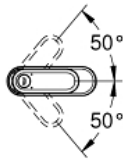

VERIS  
Single-lever basin mixer 1/2" S-  
Size

MODEL # 32186000

Pure Freude  
an Wasser

**Product Description:**

**VERIS**  
Single-lever basin mixer 1/2"  
S-Size

**Standard Specification:**

single hole installation  
for small wash basin  
**GROHE SilkMove** 28 mm ceramic cartridge  
**GROHE StarLight** chrome finish  
rapid installation system  
**SpeedClean** mousseur  
without lift rod and without pop up waste  
flexible connection hoses