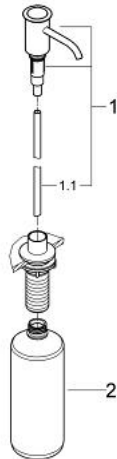

40 537 DC0 AUTHENTIC SOAP DISPENSER

PRODUCT DESCRIPTION

- Colour: supersteel
- for liquid soaps
- storage bin 500 ml
- GROHE Long-Life Shine finish
- available until 31 march 2023

40 537 DC0 AUTHENTIC SOAP DISPENSER

SPARE PARTS, November 2010 – now

1: SPAREPARTS SET (Spare part-nr. 48170DC0)

1.1: Pipe (Spare part-nr. 48168000)

2: Soap container (Spare part-nr. 48169000)