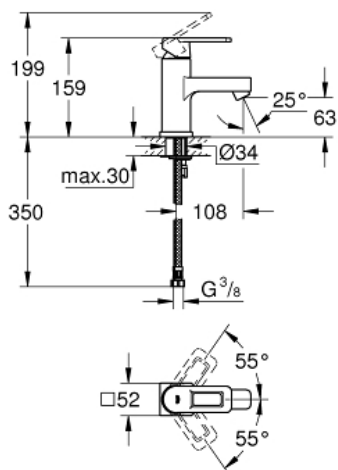

QUADRA  
Single-lever basin mixer 1/2" S-  
Size

MODEL # 23105000

Pure Freude  
an Wasser

GROHE

**Product Description:**

**QUADRA**  
Single-lever basin mixer 1/2"  
S-Size

**Standard Specification:**

single hole installation  
**GROHE SilkMove** 35 mm ceramic cartridge  
adjustable flow rate limiter  
**GROHE StarLight** chrome finish  
rapid installation system  
mousseur  
smooth body  
flexible connection hoses

**Color:**

□ 23105000 chrome