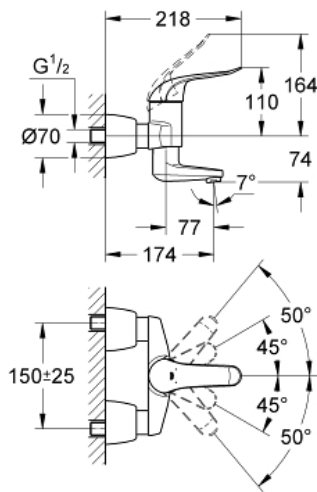

EUROECO SPECIAL
Single-lever basin mixer 1/2"

MODEL # 32768000

Pure Freude
an Wasser

Product Description:
EUROECO SPECIAL
Single-lever basin mixer 1/2"

Standard Specification:

- wall mounted
- GROHE StarLight chrome finish
- GROHE SilkMove 46 mm ceramic cartridge
- GROHE EcoJoy technology for less water and perfect flow
- adjustable flow rate limiter
- adjustable temperature limiter
- adjustable minimum flow rate approx. 2.5 l/min
- laminar flow straightener 9 l/min
- cast swivel spout, lockable
- swivel area 90°
- projection 174 mm
- metal lever
- lever length 120 mm
- S-unions