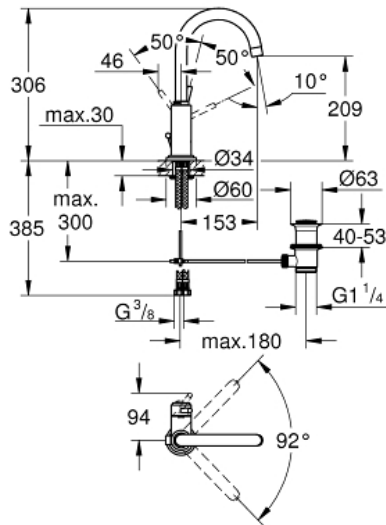

ATRIO  
Single-lever basin mixer 1/2" L-  
Size

MODEL # 32042001

Pure Freude  
an Wasser

**Product Description:**

**ATRIO**  
Single-lever basin mixer 1/2"  
L-Size

**Standard Specification:**

single hole installation  
**GROHE SilkMove** 28 mm ceramic cartridge  
**GROHE StarLight** chrome finish  
rapid installation system  
swivel tubular C-spout with mousseur  
stop limiter  
pop-up waste set 1 1/4"  
flexible connection hoses

**Color:**

□ 32042001 chrome