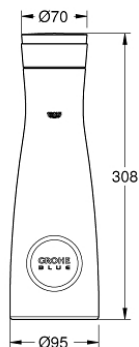

40 405 001 **GROHE BLUE <P>GLASS CARAFE WITH LID SET</P>**

PRODUCT DESCRIPTION

- crystal glass with GROHE Blue decor
- stainless steel lid with tilt lock
- with integrated sieve to hold back e.g. fruits
- plastic lid for closing
- BPA (Bisphenol A) free
- dishwasher safe
- volume 1.0 l

40 405 001 **GROHE BLUE <P>GLASS CARAFE WITH LID SET</P>**

SPARE PARTS, September 2020 – now

1: Lid set (Order-nr. 40636SD0)