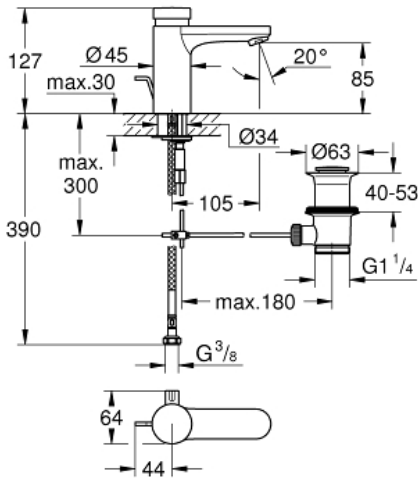

EUROSMART COSMOPOLITAN T  
Self-closing basin mixer with  
mixing device and adjustable  
temperature limiter

MODEL # 36318000

Pure Freude  
an Wasser

GROHE

**Product Description:**

**EUROSMART COSMOPOLITAN T**

Self-closing basin mixer with mixing device and adjustable temperature limiter

**Standard Specification:**

**GROHE StarLight** chrome finish

**GROHE EcoJoy** 5.7 l/min flow limiter

pop-up waste set 1 1/4"

3 adjustable flow times: short - medium - long (factory setting: short),

approx. 7, 15, 30 sec (pressure dependent)

pressure range 0.5 to 6 bar

2 flexible hoses

non-return valve

dirt strainers

min. recommended pressure 1.0 bar