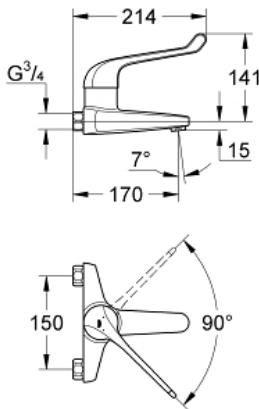

EUROECO SPECIAL
Single-lever safety basin mixer 1/2"

MODEL # 32823000

Pure Freude
an Wasser

GROHE

Product Description:
EUROECO SPECIAL
Single-lever safety basin mixer 1/2"

Standard Specification:
ceramic cartridge
GROHE StarLight chrome finish
adjustable flow rate limiter
adjustable temperature limiter
adjustable minimum flow rate 6 l/min.
cast spout with flow straightener 9 l/min.
projection 170 mm
metal lever
lever length 170 mm
without connection unions