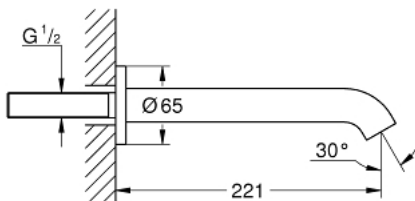

## 13 449 GL1 GROHE ESSENCE BATH SPOUT

### PRODUCT DESCRIPTION

- Colour: cool sunrise
- wall mounted
- male thread 1/2"
- mousseur
- projection 221 mm
- GROHE Long-Life Shine finish

## 13 449 GL1 GROHE ESSENCE BATH SPOUT

**SPARE PARTS**, August 2020 – now

1: Mousseur (Order-nr. 13926000)