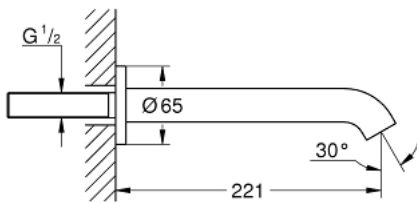

## 13 449 DA1 GROHE ESSENCE BATH SPOUT

### PRODUCT DESCRIPTION

- Colour: warm sunset
- wall mounted
- male thread 1/2"
- mousseur
- projection 221 mm
- GROHE Long-Life Shine finish

## 13 449 DA1 GROHE ESSENCE BATH SPOUT

**SPARE PARTS**, August 2020 – now

1: Mousseur (Order-nr. 13926000)