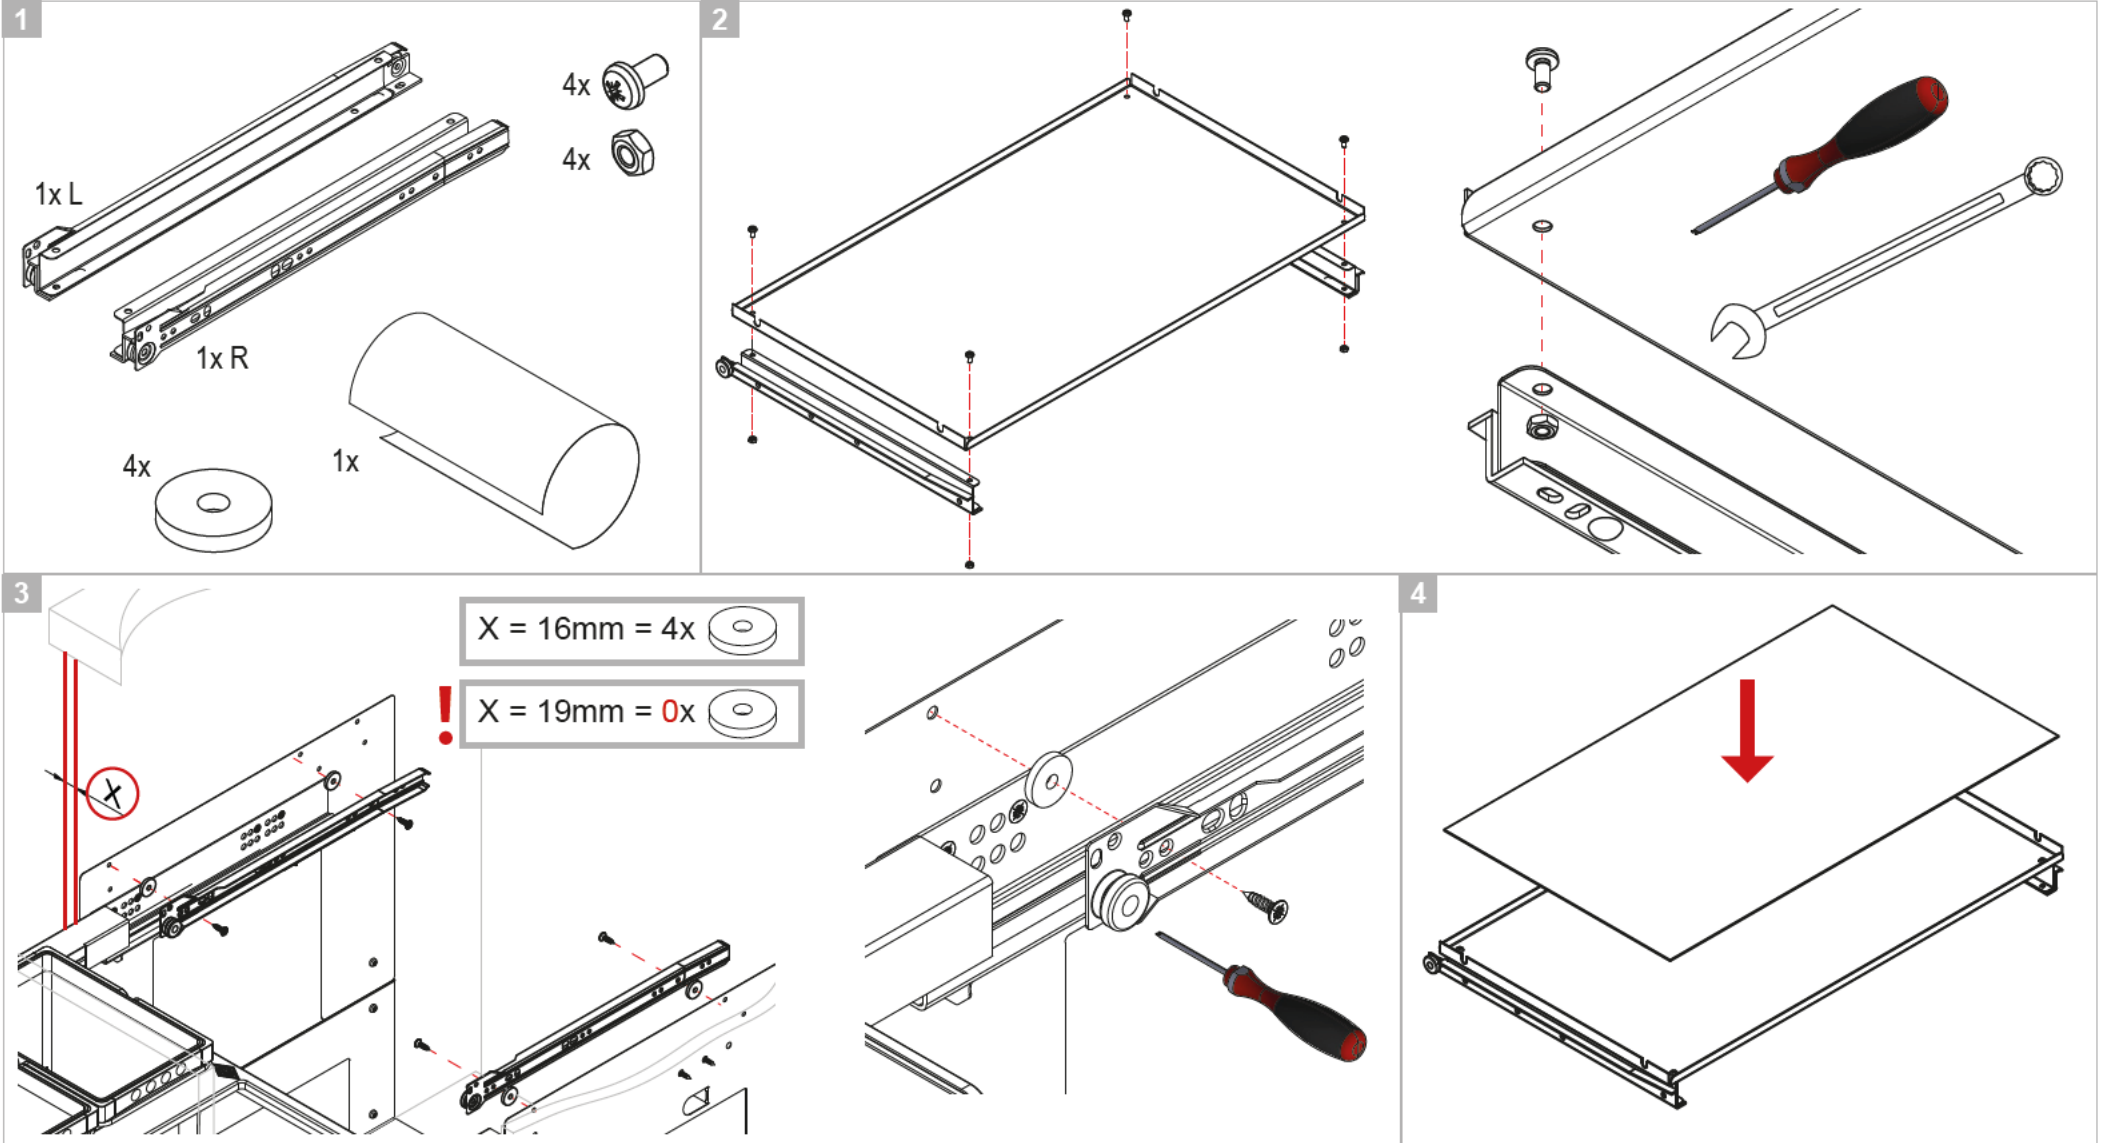

GROHE BLUE - WASTE SYSTEM

DESIGN + ENGINEERING

GROHE GERMANY

99.1426.031/ÄM 245912/06.19

www.grohe.com

Pure Freude
an Wasser

GROHE