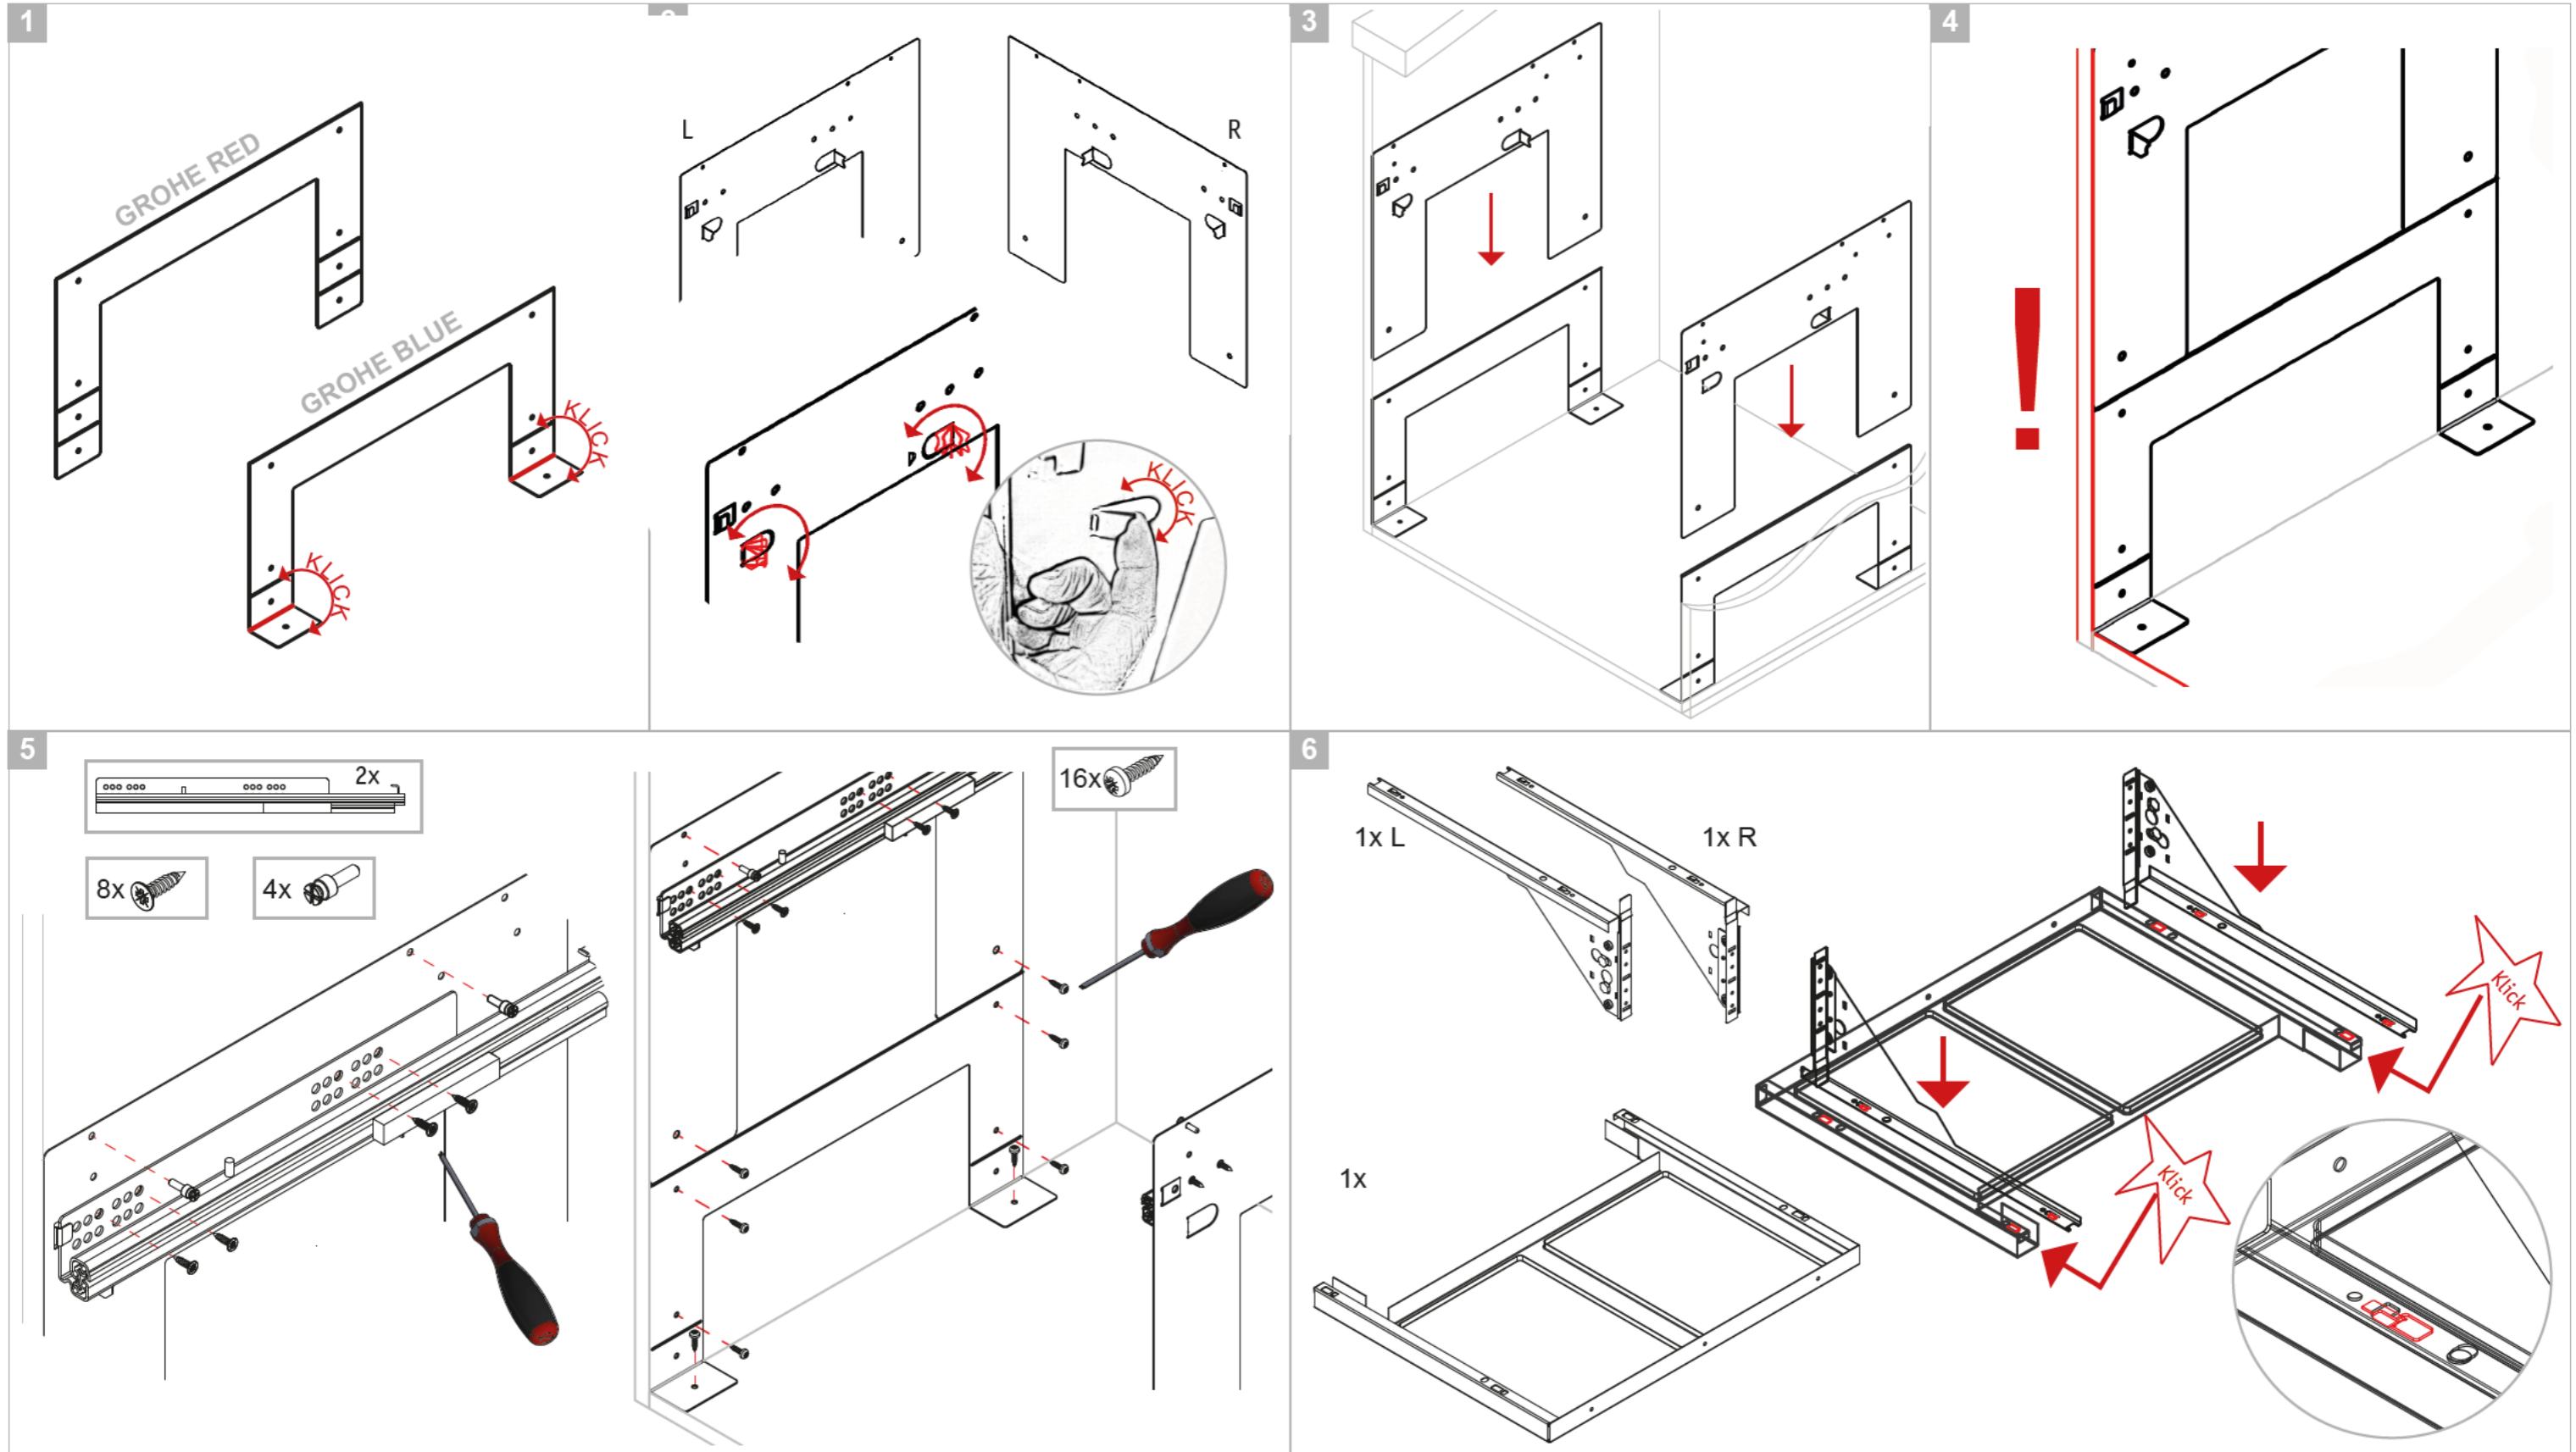

# GROHE BLUE - WASTE SYSTEM

DESIGN + ENGINEERING  
GROHE GERMANY

99.1425.031/ÄM 245912/06.19

www.grohe.com

Pure Freude  
an Wasser

7

X = 16mm/ 19mm

SW	b	h1 GROHE RED	h2 GROHE BLUE
600	493mm/487mm	353 mm	313mm
900	793mm/787mm	353 mm	313 mm