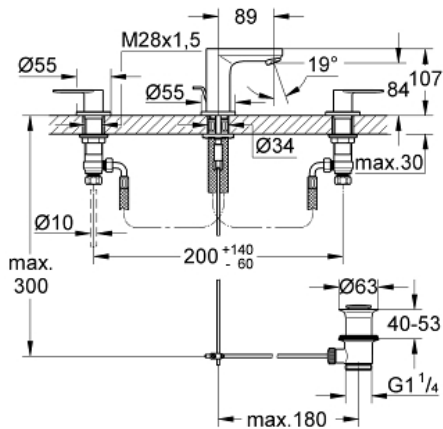

## Three-hole basin mixer 1/2" S-Size

MODEL # 20187000

Pure Freude  
an Wasser

**GROHE**

**Product Description:**  
**EUROSMART COSMOPOLITAN**  
 Three-hole basin mixer 1/2"  
 S-Size

**Standard Specification:**  
 metal lever  
 ceramic headparts 1/2", 90°  
**GROHE StarLight** chrome finish  
**GROHE QuickFix** installation system  
 with centering support  
 spout with mousseur  
 pop-up waste set 1 1/4"  
 pressure-proof flexible connection hoses  
 between spout and side valves  
 union nut with 10.5 mm drilling