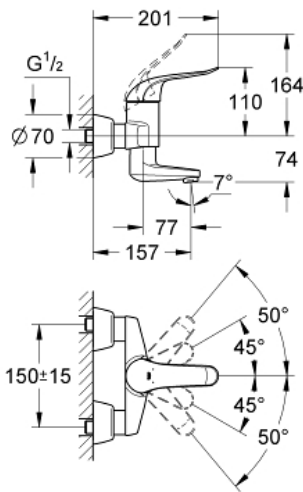

EUROECO SPECIAL  
Single-lever basin mixer 1/2"

MODEL # 32770000

Pure Freude  
an Wasser

**Product Description:**  
EUROECO SPECIAL  
Single-lever basin mixer 1/2"

**Standard Specification:**

wall mounted  
**GROHE StarLight** chrome finish  
**GROHE SilkMove** 46 mm ceramic cartridge  
**GROHE EcoJoy** technology for less water and perfect flow  
 adjustable flow rate limiter  
 adjustable temperature limiter  
 adjustable minimum flow rate approx. 2.5 l/min  
 laminar flow straightener 9 l/min  
 cast swivel spout, lockable  
 swivel area 90°  
 projection 157 mm  
 metal lever  
 lever length 120 mm  
 S-unions