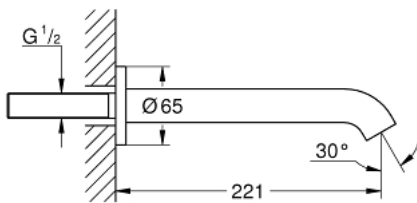

13 449 DL1 GROHE ESSENCE BATH SPOUT

PRODUCT DESCRIPTION

- Colour: brushed warm sunset
- wall mounted
- mousseur
- male thread 1/2"
- projection 221 mm
- GROHE Long-Life Shine finish

13 449 DL1 GROHE ESSENCE BATH SPOUT

SPARE PARTS, August 2020 – now

1: Mousseur (Order-nr. 13926000)