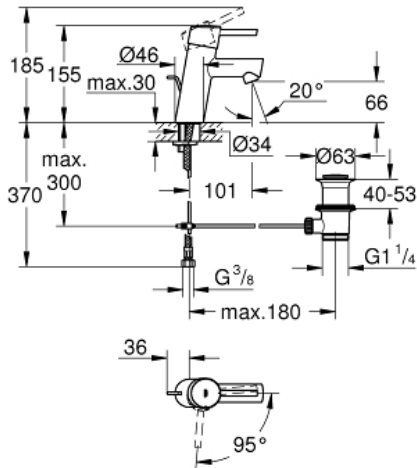

CONCETTO
Single-lever basin mixer 1/2" S-
Size

MODEL # 2338010E

Pure Freude
an Wasser

GROHE

Product Description:

CONCETTO
Single-lever basin mixer 1/2"
S-Size

Standard Specification:

single hole installation
metal lever
GROHE SilkMove ES 28 mm ceramic cartridge
with energy saving function via cold start
with temperature limiter
GROHE StarLight chrome finish
GROHE EcoJoy mousseur 5.7 l/min
GROHE QuickFix rapid installation system
pop-up waste set 1 1/4"
flexible connection hoses
min. recommended pressure 1.0 bar

Color:

□ 2338010E chrome