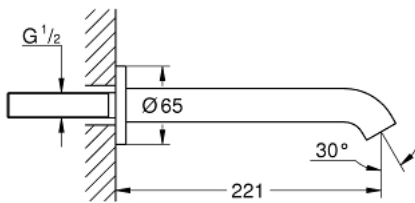

13 449 A01 GROHE ESSENCE BATH SPOUT

PRODUCT DESCRIPTION

- Colour: hard graphite
- wall mounted
- mousseur
- male thread 1/2"
- projection 221 mm
- GROHE Long-Life Shine finish

13 449 A01 GROHE ESSENCE BATH SPOUT

SPARE PARTS, August 2020 – now

1: Mousseur (Order-nr. 13926000)