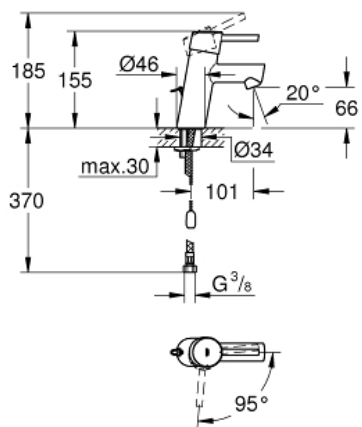

CONCETTO
Single-lever basin mixer 1/2" S-
Size

MODEL # 2338110E

Pure Freude
an Wasser

GROHE

Product Description:

CONCETTO
Single-lever basin mixer 1/2"
S-Size

Standard Specification:

single hole installation
metal lever

GROHE SilkMove ES 28 mm ceramic cartridge
with energy saving function via cold start
with temperature limiter

GROHE StarLight chrome finish

GROHE EcoJoy mousseur 5.7 l/min

GROHE QuickFix rapid installation system
retractable chain
flexible connection hoses

Color:

□ 2338110E chrome