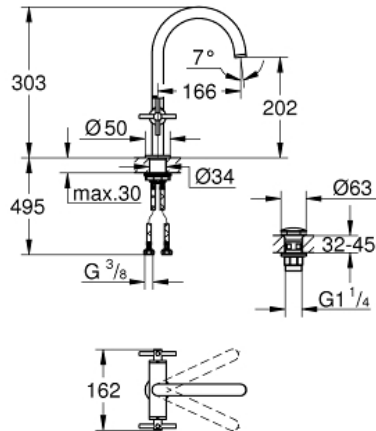

ATRIO
One-hole basin mixer, 1/2" L-Size
MODEL # 21019003

Pure Freude
an Wasser

GROHE

Product Description:

ATRIO
One-hole basin mixer, 1/2"
L-Size

Standard Specification:

ceramic headparts 1/2", 90°
GROHE StarLight chrome finish
GROHE EcoJoy 5.7 l/min laminar mousseur
rapid installation system
swivel tubular spout with mousseur and stop limiter
push-open waste set 1 1/4"
flexible connection hoses
with cross handles
Two different sets of caps included. One set with
"H" and "C" marking, one set without marking.

Color:

□ 21019003 chrome