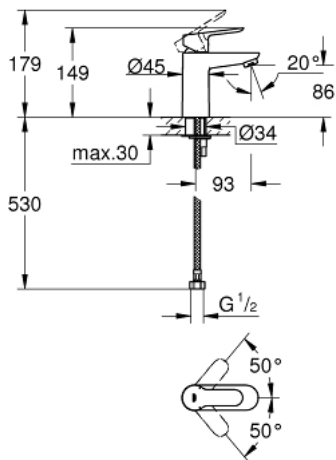

32 858 000 **BAUEDGE SINGLE-LEVER BASIN MIXER**
S-SIZE

PRODUCT DESCRIPTION

- Colour: chrome
- single hole installation
- metal lever
- GROHE Long-Life 28 mm ceramic cartridge
- GROHE Long-Life Shine durable sparkling sheen
- mousseur
- smooth body
- flexible connection hoses
- rapid-installation-system

32 858 000 **BAUEDGE SINGLE-LEVER BASIN MIXER**
S-SIZE

UNITS PER PACKAGE , September 2009 – now

1: Lever (Order-nr. 46697000)

2: Cartridge (Order-nr. 46580000)

3: Mousseur (Order-nr. 13952000)

4: Shank mounting kit (Order-nr. 46249000)

5: Base plate (Order-nr. 48052000)*

6: Mounting wrench (Order-nr. 19017000)*

* Optional accessories