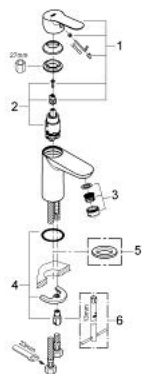

32 858 000 **BAUEDGE SINGLE-LEVER BASIN MIXER**
S-SIZE

PRODUCT DESCRIPTION

- Colour: chrome
- single hole installation
- metal lever
- GROHE Long-Life 28 mm ceramic cartridge
- GROHE Long-Life Shine durable sparkling sheen
- mousseur
- smooth body
- flexible connection hoses
- rapid-installation-system

32 858 000 **BAUEDGE SINGLE-LEVER BASIN MIXER**
S-SIZE

UNITS PER PACKAGE , September 2009 – now

1: Lever (Order-nr. 46697000)

2: Cartridge (Order-nr. 46580000)

3: Mousseur (Order-nr. 13952000)

4: Shank mounting kit (Order-nr. 46249000)

5: Base plate (Order-nr. 48052000)*

6: Mounting wrench (Order-nr. 19017000)*

* Optional accessories