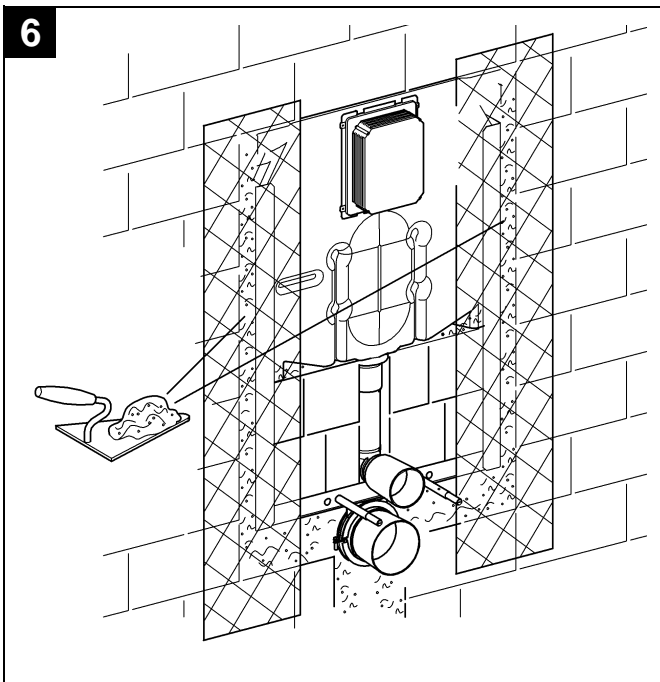

38 729

\*40 899

\*42 333

6 l  
↓  
4,5 l

\*40 899

Diagram showing a water filter assembly with various components and a view of the filter being installed into a water dispenser.

Pure Freude an Wasser

**GROHE**  