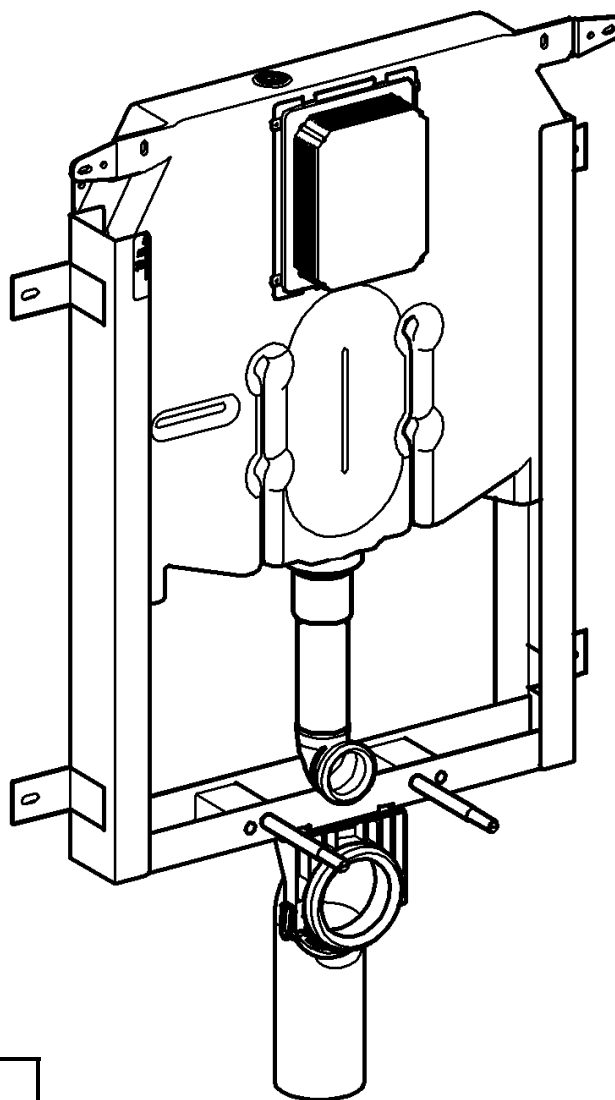

38 729

\*40 899

\*42 333

6 l  
↓  
4,5 l

\*40 899

Diagram showing a water filter assembly with various components and a view of the filter being installed into a water dispenser.

Pure Freude an Wasser

**GROHE**  