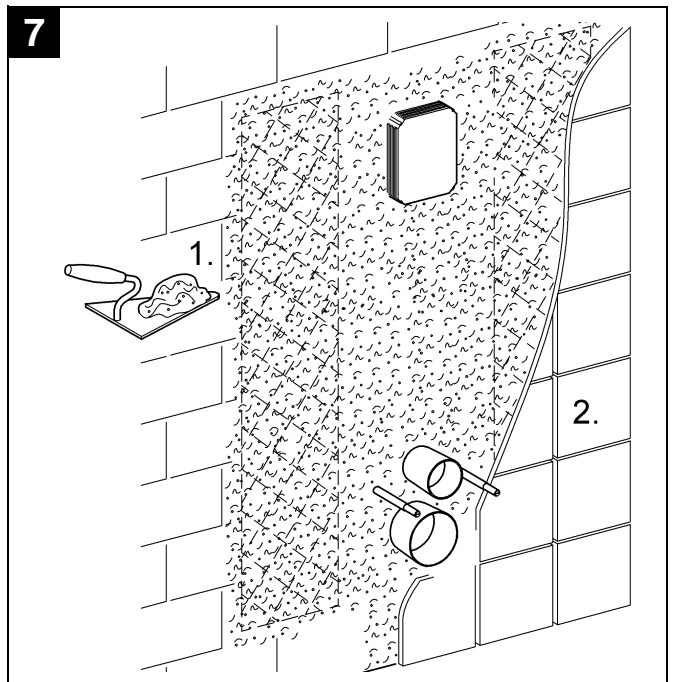

38 729

\*40 899

\*42 333

6 l  
↓  
4,5 l

\*40 899

Diagram showing a water filter assembly with various components and a view of the filter being installed into a water dispenser.

Pure Freude an Wasser

**GROHE**  