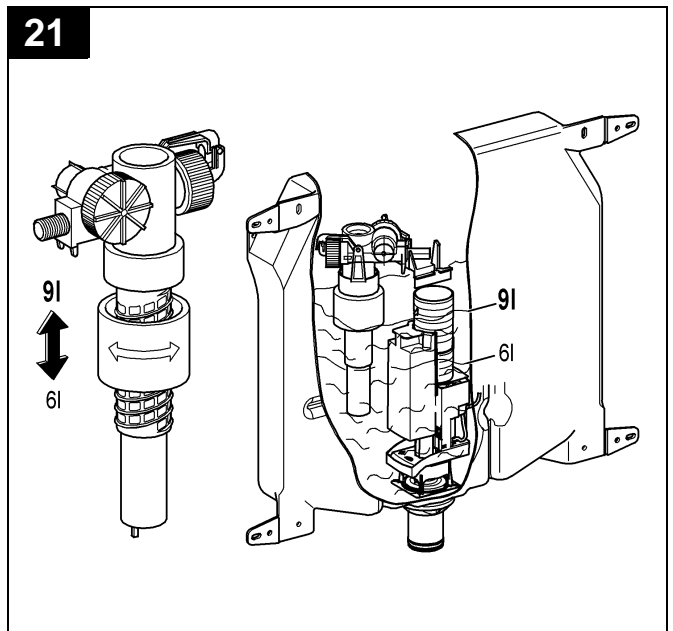

38 729

\*40 899

\*42 333

6 l  
↓  
4,5 l

\*40 899

Diagram showing a water filter assembly with various components and a view of the filter being installed into a water dispenser.

Pure Freude an Wasser

**GROHE**  