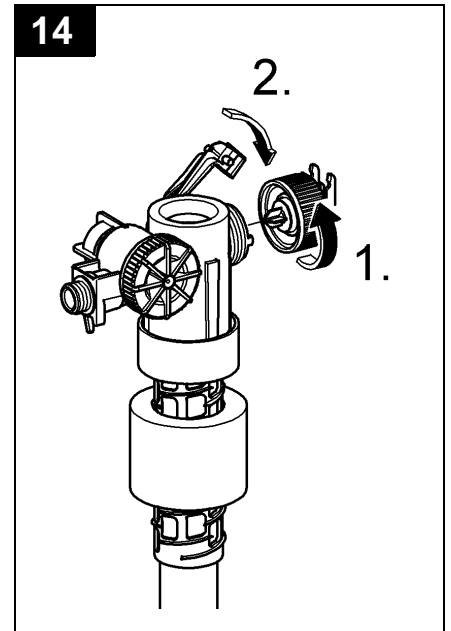

38 729

\*40 899

\*42 333

6 l  
↓  
4,5 l

\*40 899

Diagram showing a water filter assembly with various components and a view of the filter being installed into a water dispenser.

Pure Freude an Wasser

**GROHE**  