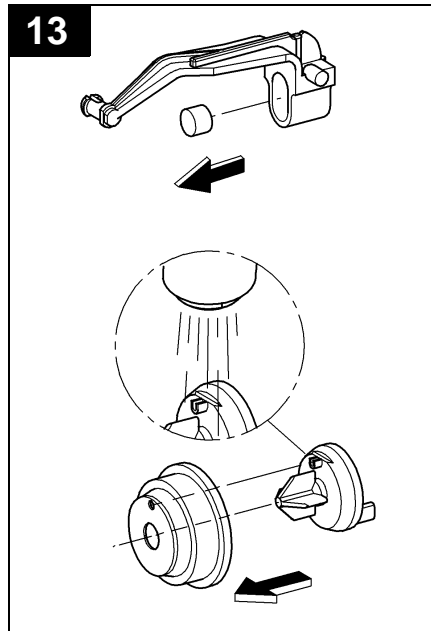

38 729

\*40 899

\*42 333

6 l  
↓  
4,5 l

\*40 899

Diagram showing a water filter assembly with various components and a view of the filter being installed into a water dispenser.

Pure Freude an Wasser

**GROHE**  