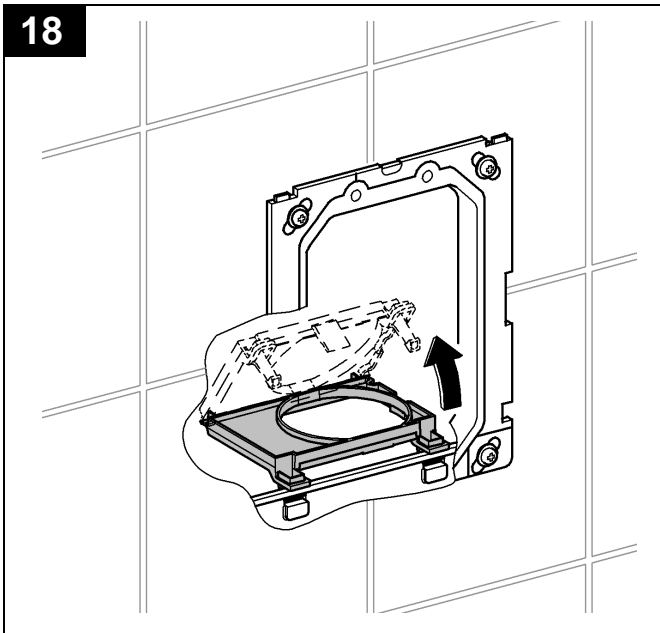

38 729

\*40 899

\*42 333

6 l  
↓  
4,5 l

\*40 899

Diagram showing a water filter assembly with various components and a view of the filter being installed into a water dispenser.

Pure Freude an Wasser

**GROHE**  