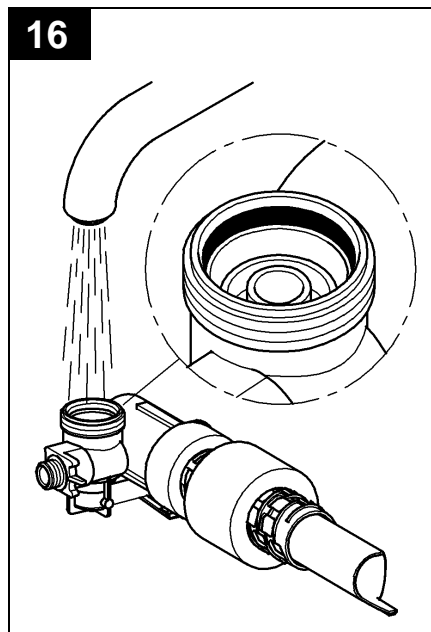

38 729

\*40 899

\*42 333

6 l  
↓  
4,5 l

\*40 899

Diagram showing a water filter assembly with various components and a view of the filter being installed into a water dispenser.

Pure Freude an Wasser

**GROHE**  