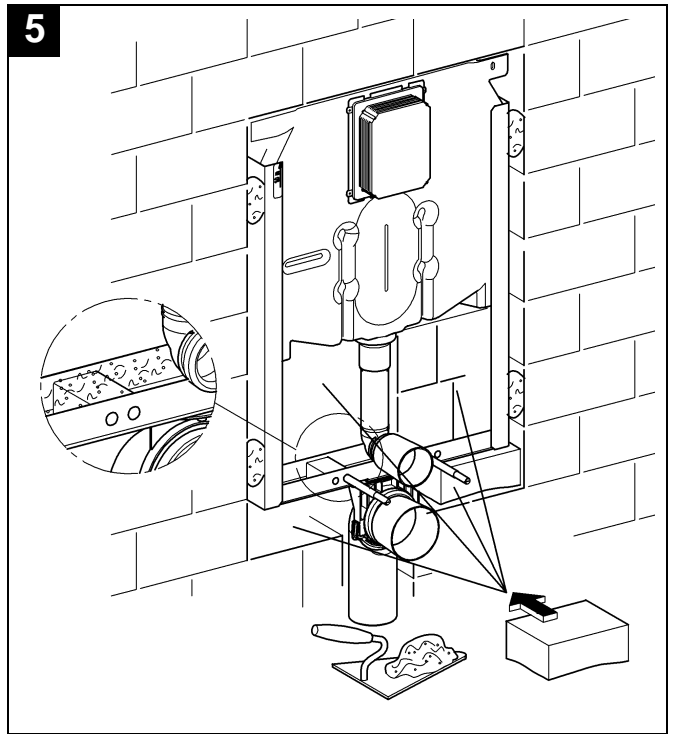

38 729

\*40 899

\*42 333

6 l  
↓  
4,5 l

\*40 899

Diagram showing a water filter assembly with various components and a view of the filter being installed into a water dispenser.

Pure Freude an Wasser

**GROHE**  