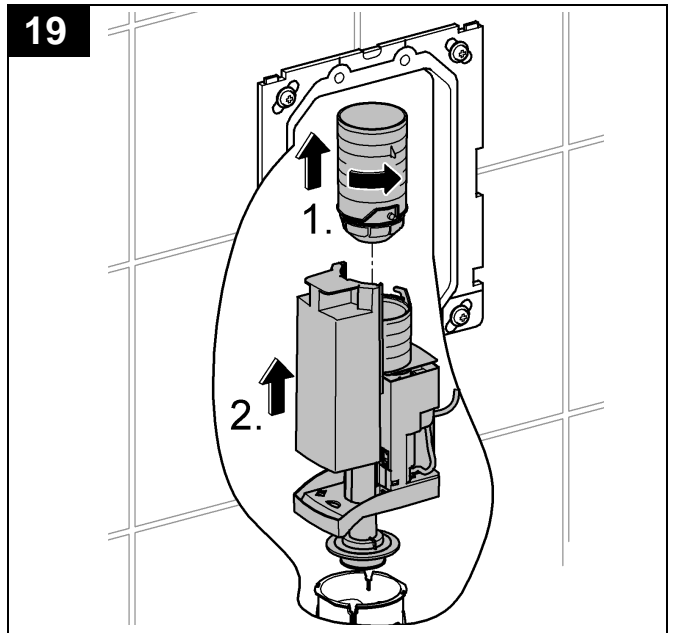

38 729

\*40 899

\*42 333

6 l  
↓  
4,5 l

\*40 899

Diagram showing a water filter assembly with various components and a view of the filter being installed into a water dispenser.

Pure Freude an Wasser

**GROHE**  