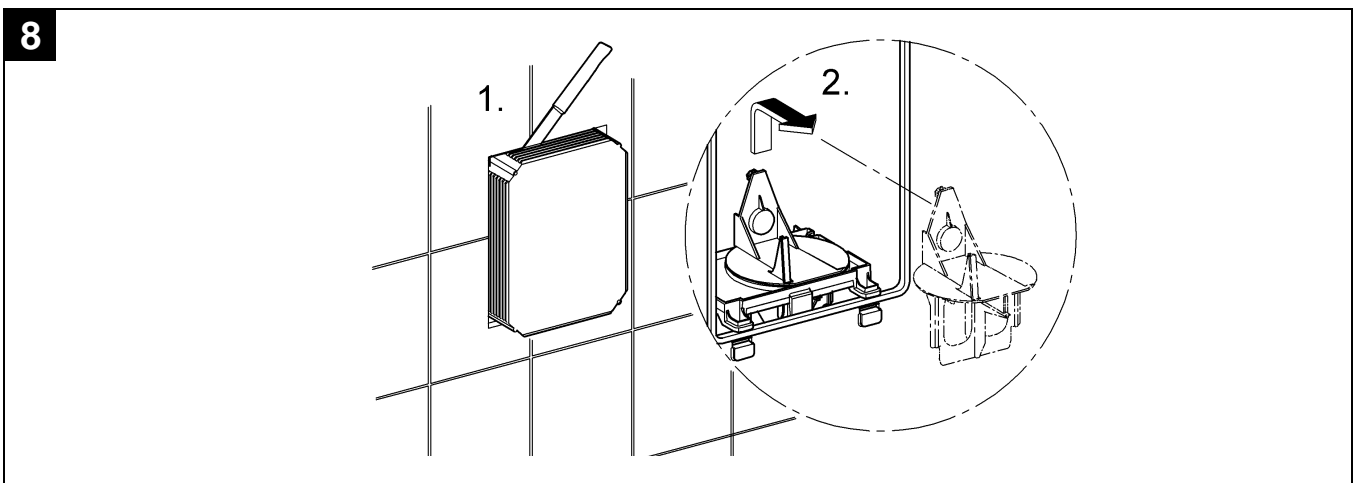

38 729

\*40 899

\*42 333

6 l  
↓  
4,5 l

\*40 899

Diagram showing a water filter assembly with various components and a view of the filter being installed into a water dispenser.

Pure Freude an Wasser

**GROHE**  