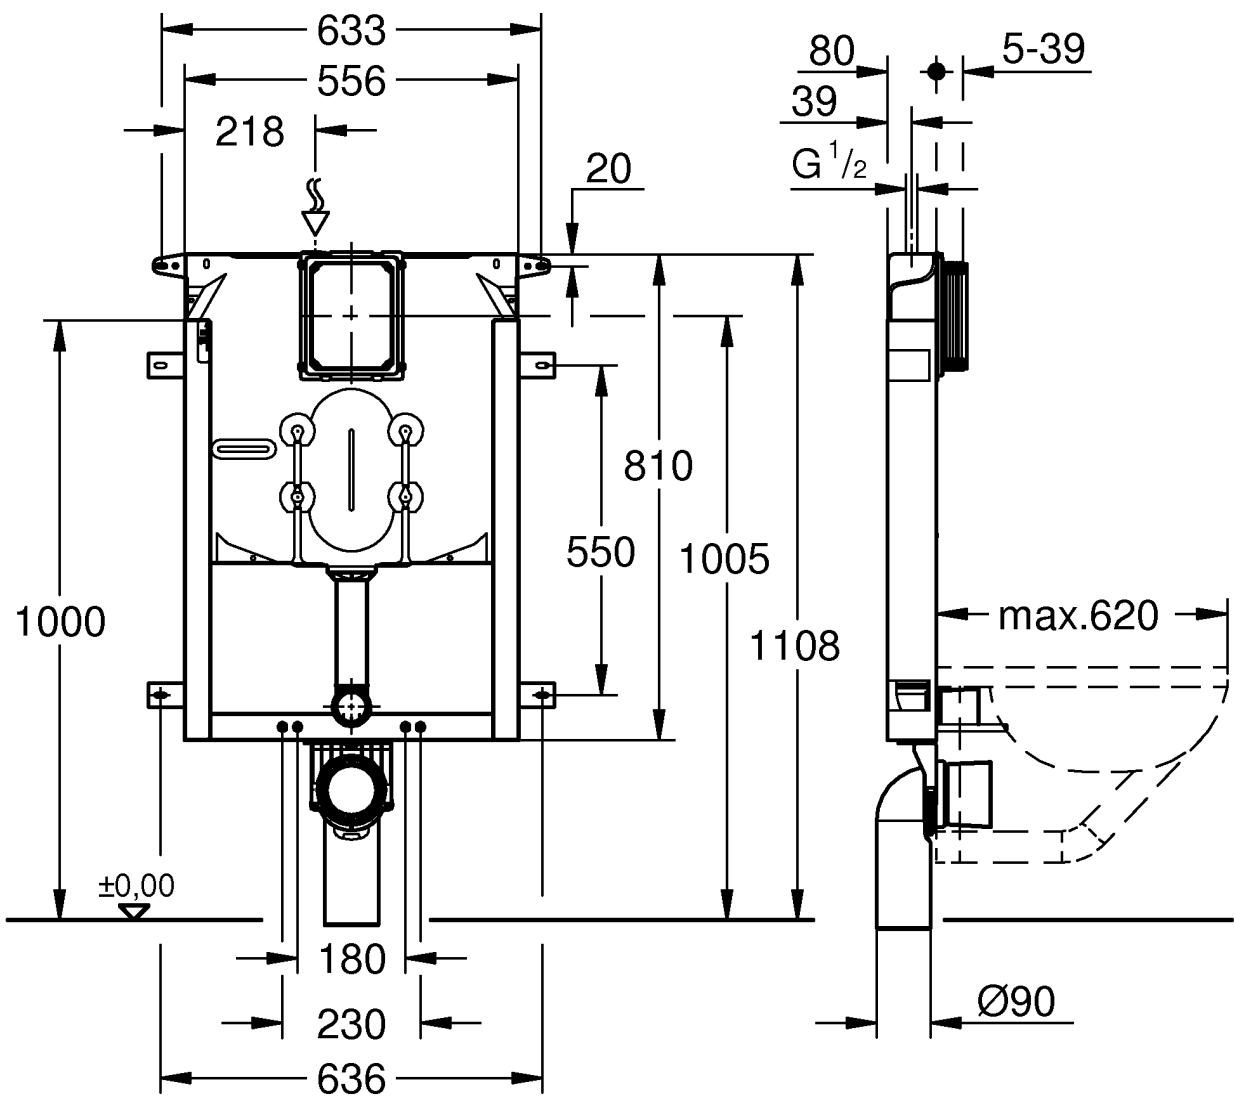

38 729

\*40 899

\*42 333

6 l  
↓  
4,5 l

\*40 899

Diagram showing a water filter assembly with various components and a view of the filter being installed into a water dispenser.

Pure Freude an Wasser

**GROHE**  