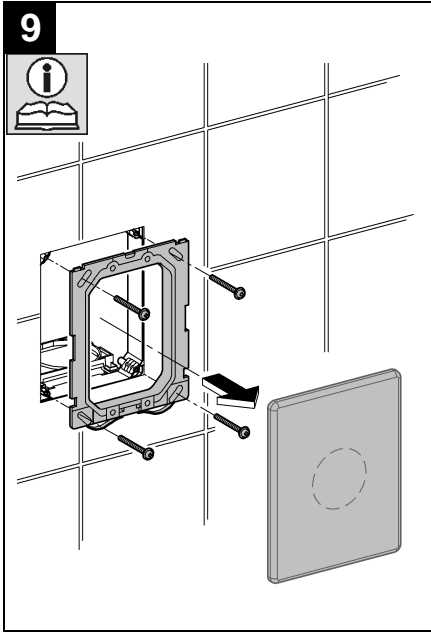

38 729

\*40 899

\*42 333

6 l  
↓  
4,5 l

\*40 899

Diagram showing a water filter assembly with various components and a view of the filter being installed into a water dispenser.

Pure Freude an Wasser

**GROHE**  