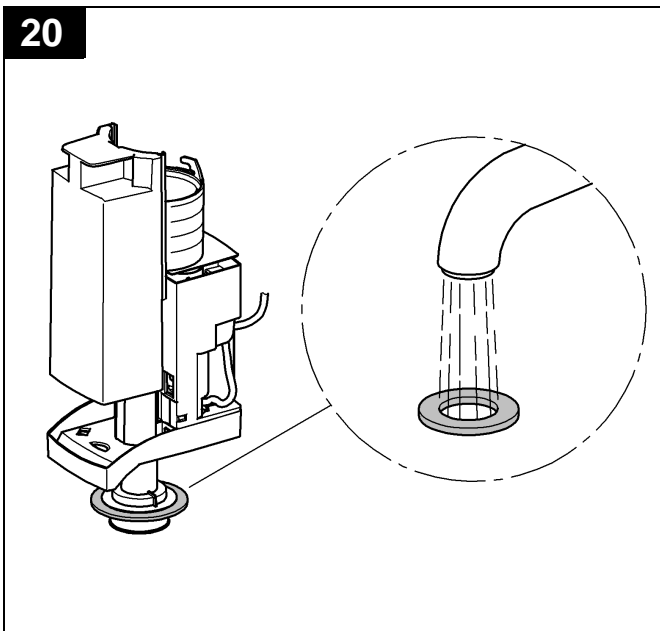

38 729

\*40 899

\*42 333

6 l  
↓  
4,5 l

\*40 899

Diagram showing a water filter assembly with various components and a view of the filter being installed into a water dispenser.

Pure Freude an Wasser

**GROHE**  