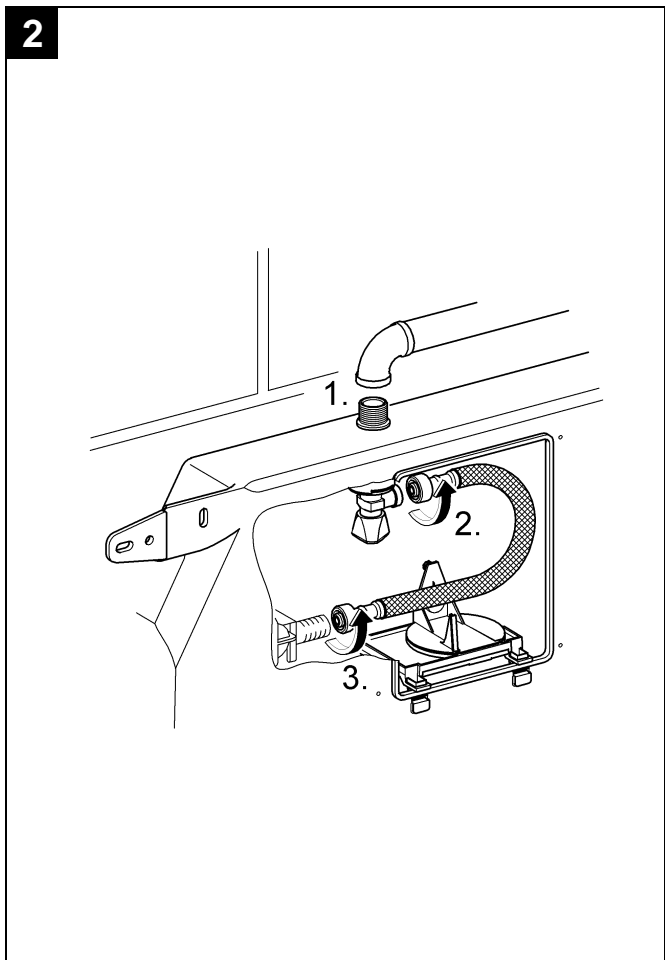

38 729

\*40 899

\*42 333

6 l  
↓  
4,5 l

\*40 899

Diagram showing a water filter assembly with various components and a view of the filter being installed into a water dispenser.

Pure Freude an Wasser

**GROHE**  