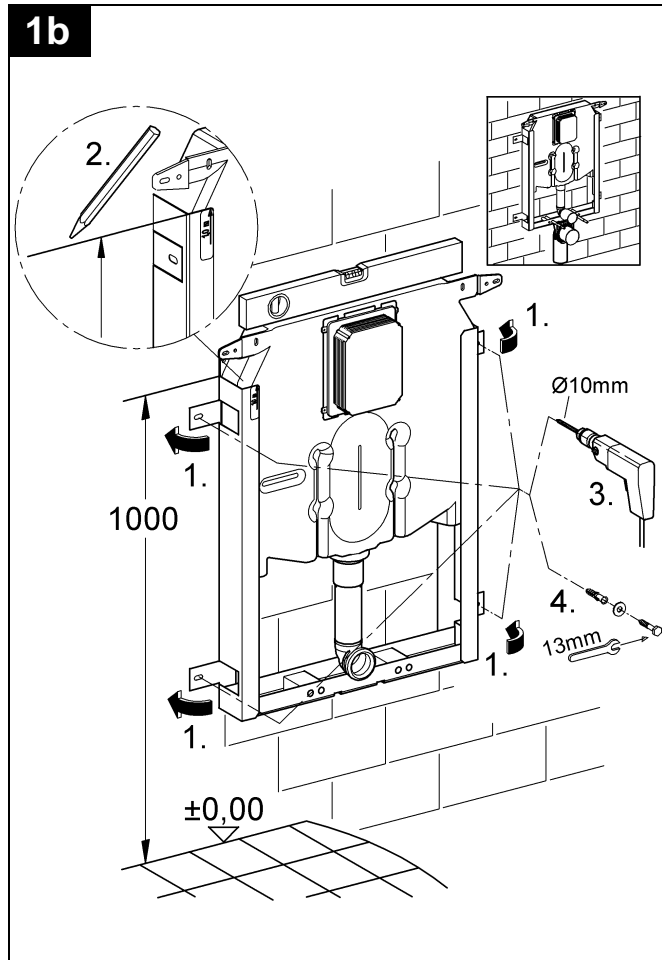

38 729

\*40 899

\*42 333

6 l  
↓  
4,5 l

\*40 899

Diagram showing a water filter assembly with various components and a view of the filter being installed into a water dispenser.

Pure Freude an Wasser

**GROHE**  