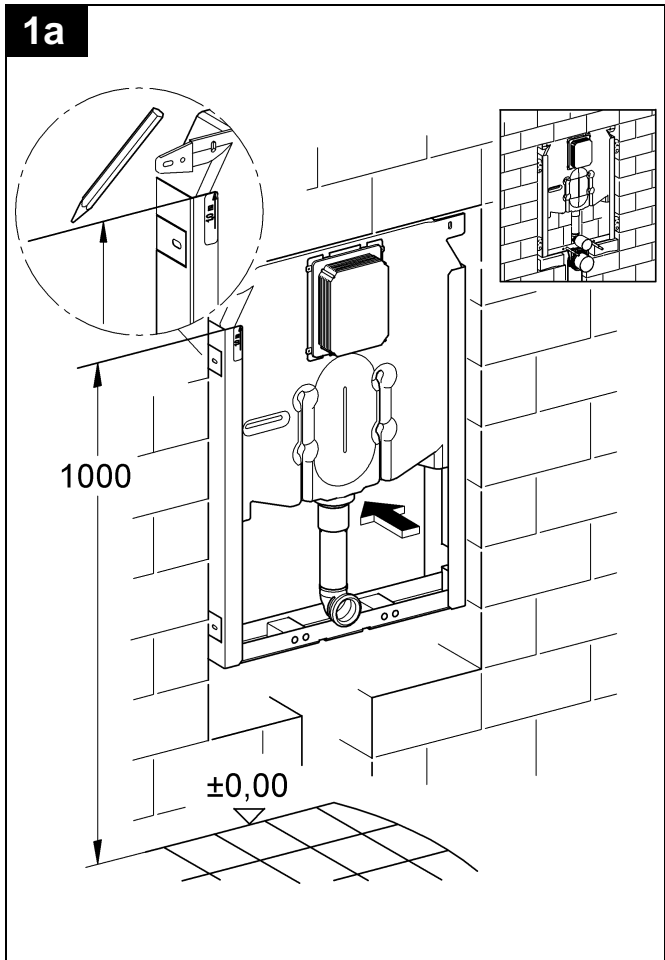

38 729

\*40 899

\*42 333

6 l  
↓  
4,5 l

\*40 899

Diagram showing a water filter assembly with various components and a view of the filter being installed into a water dispenser.

Pure Freude an Wasser

**GROHE**  