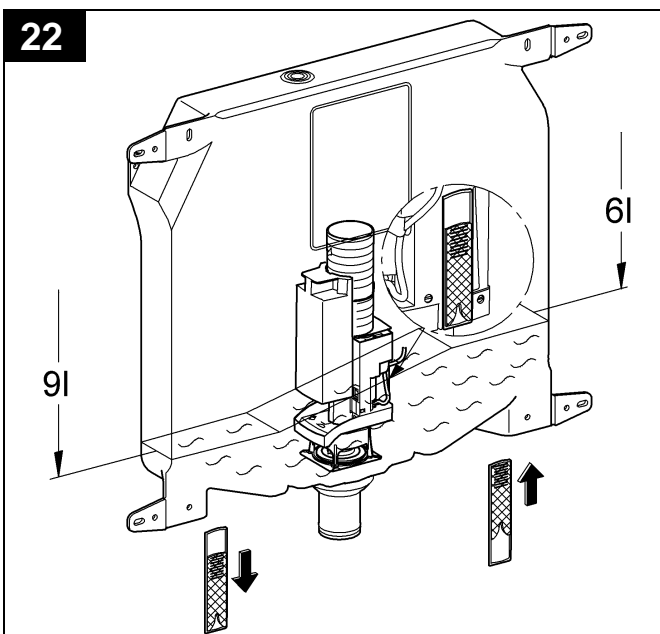

38 729

\*40 899

\*42 333

6 l  
↓  
4,5 l

\*40 899

Diagram showing a water filter assembly with various components and a view of the filter being installed into a water dispenser.

Pure Freude an Wasser

**GROHE**  