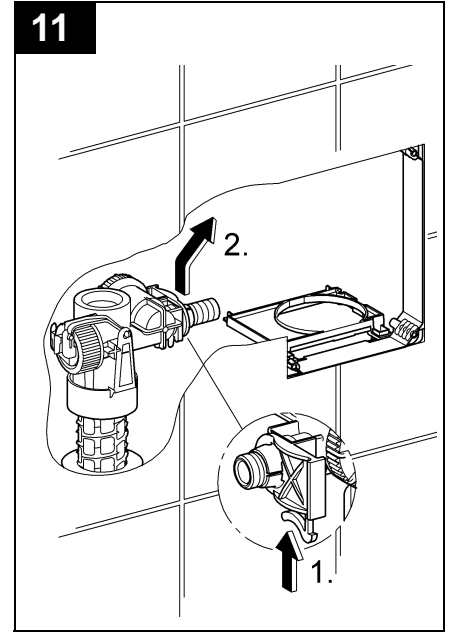

38 729

\*40 899

\*42 333

6 l  
↓  
4,5 l

\*40 899

Diagram showing a water filter assembly with various components and a view of the filter being installed into a water dispenser.

Pure Freude an Wasser

**GROHE**  