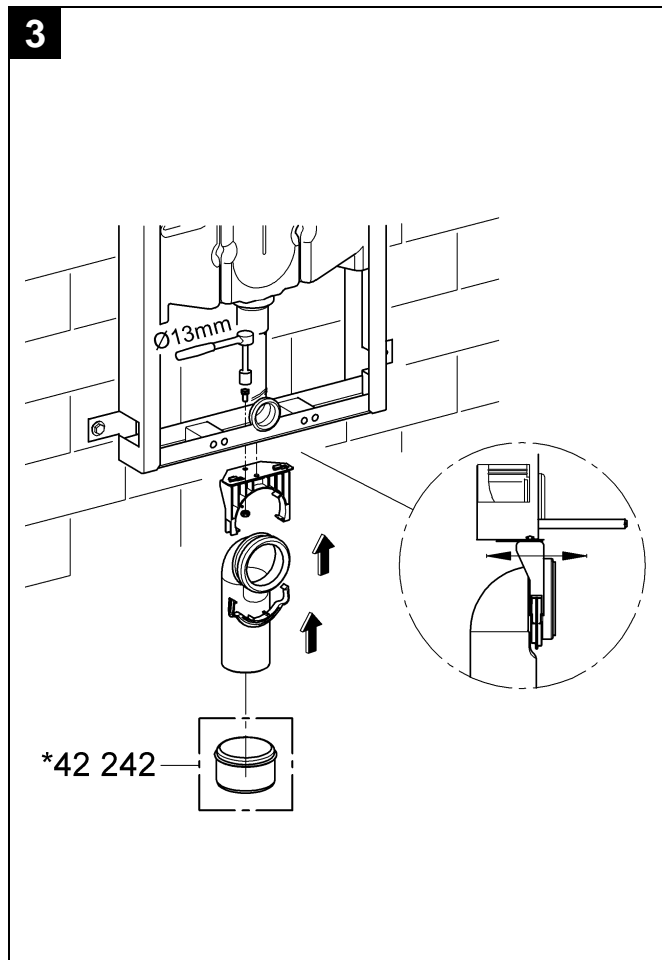

38 729

\*40 899

\*42 333

6 l  
↓  
4,5 l

\*40 899

Diagram showing a water filter assembly with various components and a view of the filter being installed into a water dispenser.

Pure Freude an Wasser

**GROHE**  