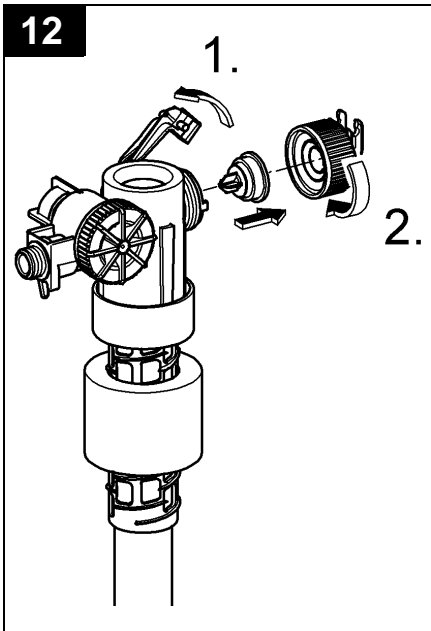

38 729

\*40 899

\*42 333

6 l  
↓  
4,5 l

\*40 899

Diagram showing a water filter assembly with various components and a view of the filter being installed into a water dispenser.

Pure Freude an Wasser

**GROHE**  