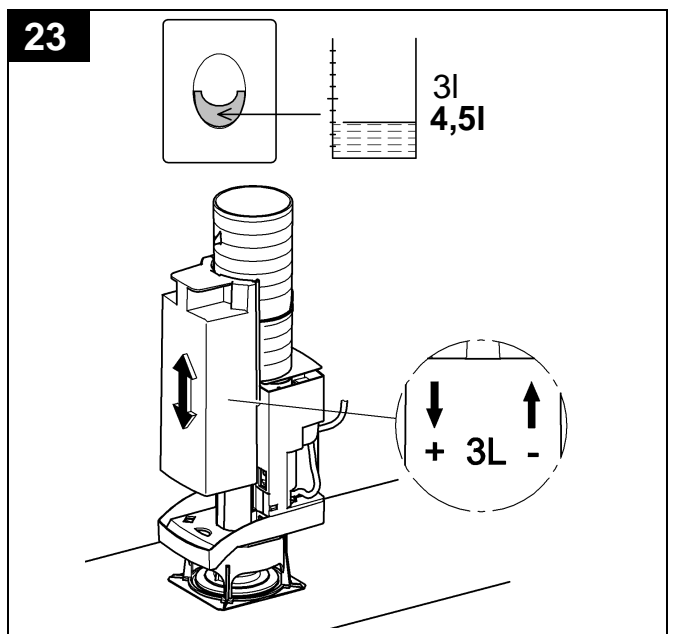

38 729

\*40 899

\*42 333

6 l  
↓  
4,5 l

\*40 899

Diagram showing a water filter assembly with various components and a view of the filter being installed into a water dispenser.

Pure Freude an Wasser

**GROHE**  