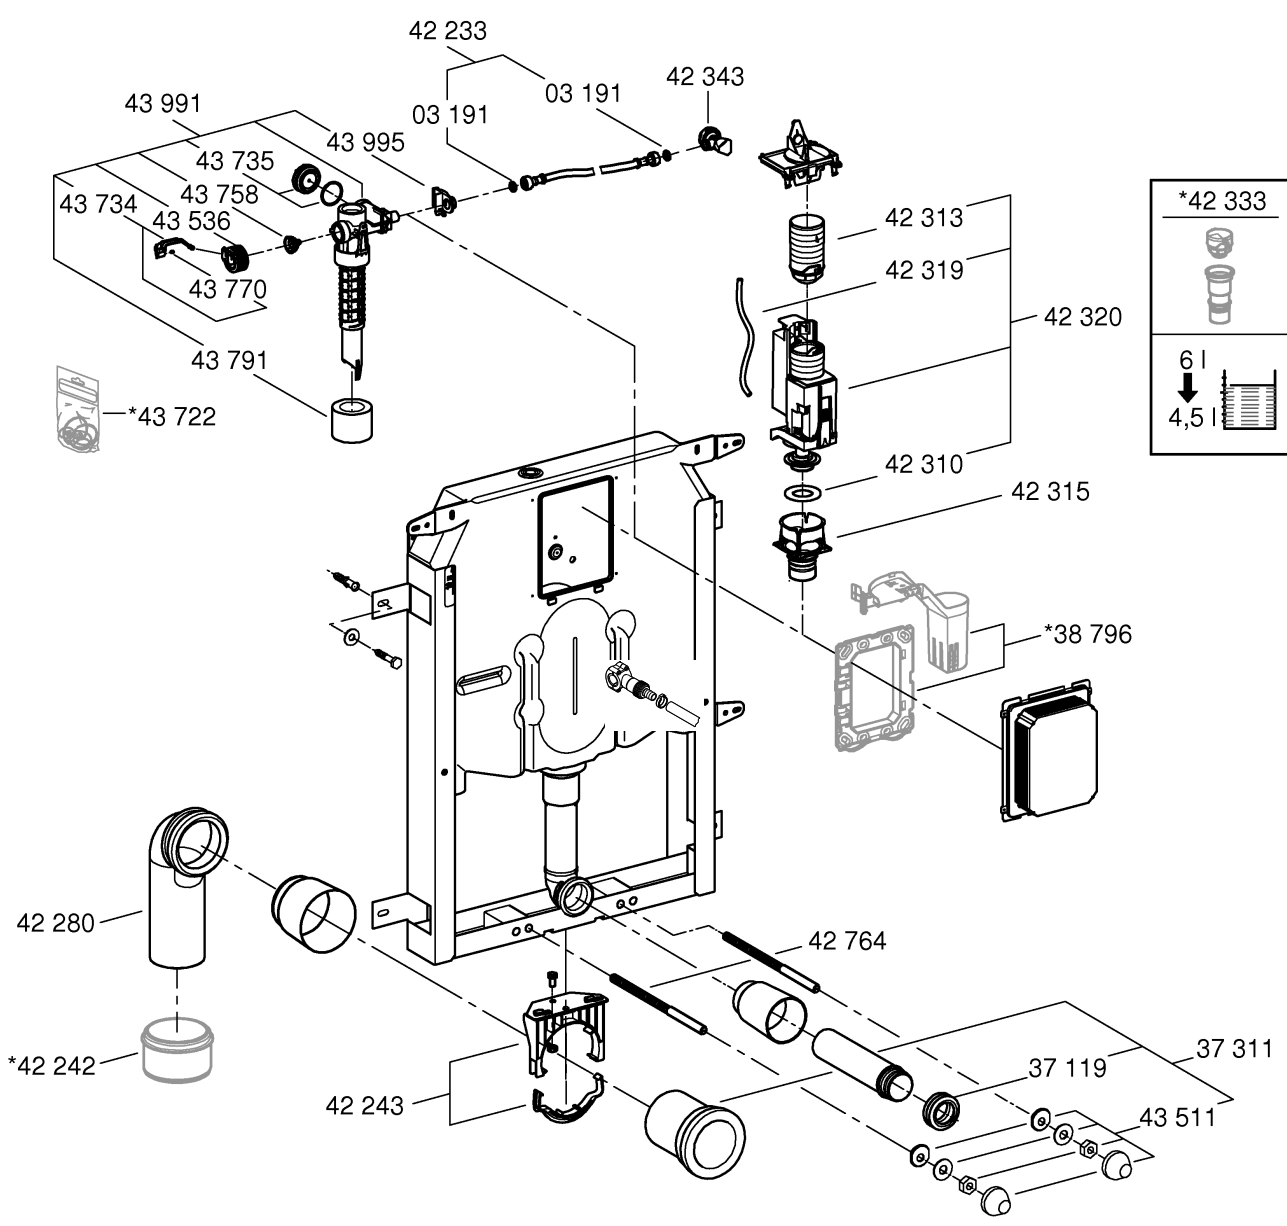

38 729

\*40 899

\*42 333

6 l  
↓  
4,5 l

\*40 899

Diagram showing a water filter assembly with various components and a view of the filter being installed into a water dispenser.

Pure Freude an Wasser

**GROHE**  