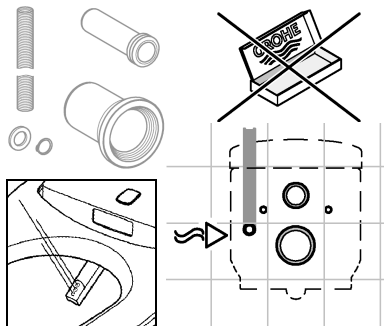

38 729

\*40 899

\*42 333

6 l  
↓  
4,5 l

\*40 899

Diagram showing a water filter assembly with various components and a view of the filter being installed into a water dispenser.

Pure Freude an Wasser

**GROHE**  