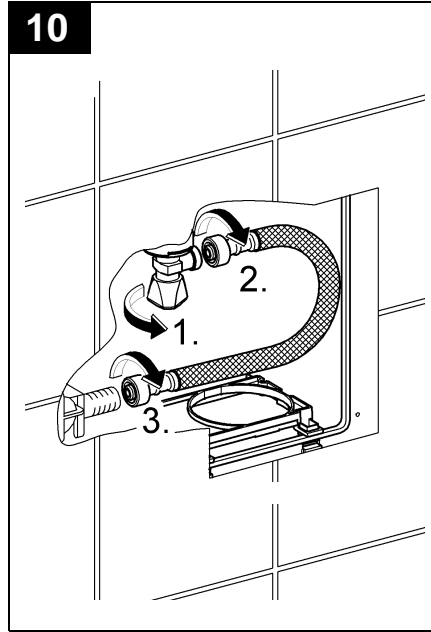

38 729

\*40 899

\*42 333

6 l  
↓  
4,5 l

\*40 899

Diagram showing a water filter assembly with various components and a view of the filter being installed into a water dispenser.

Pure Freude an Wasser

**GROHE**  