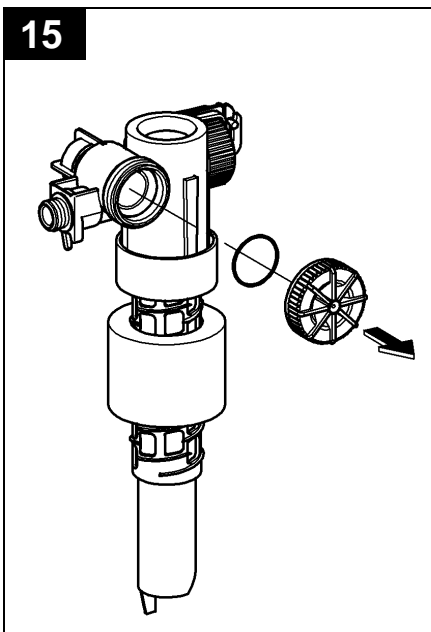

38 729

\*40 899

\*42 333

6 l  
↓  
4,5 l

\*40 899

Diagram showing a water filter assembly with various components and a view of the filter being installed into a water dispenser.

Pure Freude an Wasser

**GROHE**  