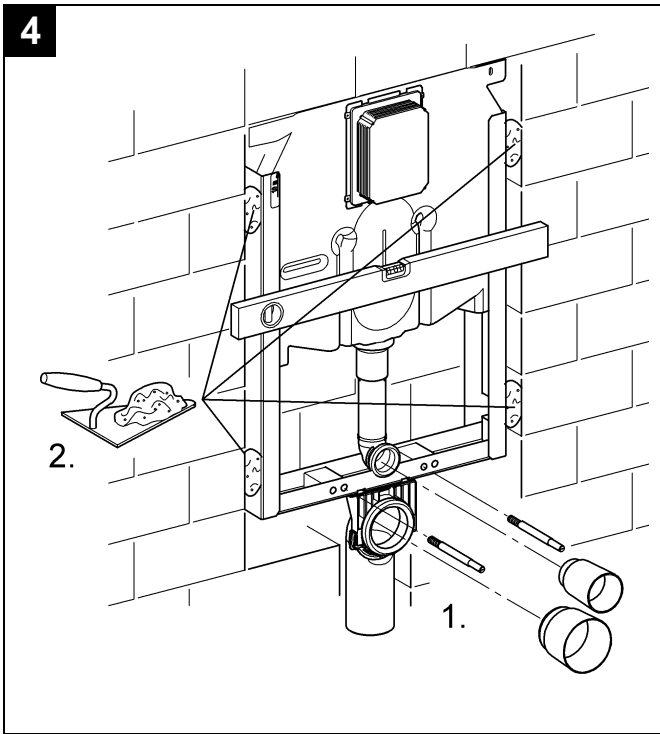

38 729

\*40 899

\*42 333

6 l  
↓  
4,5 l

\*40 899

Diagram showing a water filter assembly with various components and a view of the filter being installed into a water dispenser.

Pure Freude an Wasser

**GROHE**  