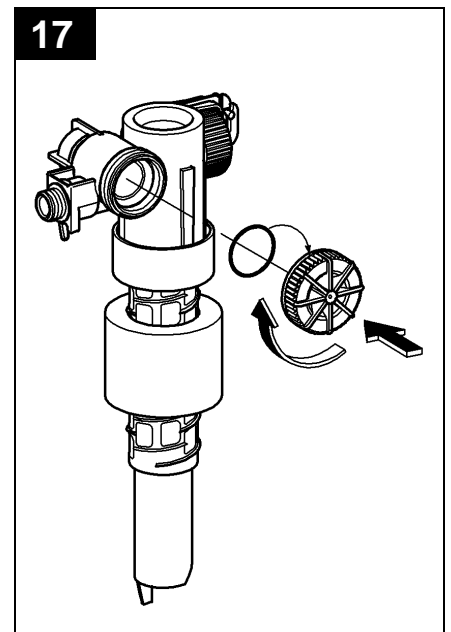

38 729

\*40 899

\*42 333

6 l  
↓  
4,5 l

\*40 899

Diagram showing a water filter assembly with various components and a view of the filter being installed into a water dispenser.

Pure Freude an Wasser

**GROHE**  