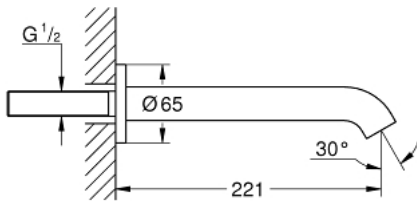

13 449 DC1 GROHE ESSENCE BATH SPOUT

PRODUCT DESCRIPTION

- Colour: supersteel
- wall mounted
- mousseur
- male thread 1/2"
- projection 221 mm
- GROHE Long-Life Shine finish

13 449 DC1 GROHE ESSENCE BATH SPOUT

SPARE PARTS, August 2020 – now

1: Mousseur (Order-nr. 13926000)