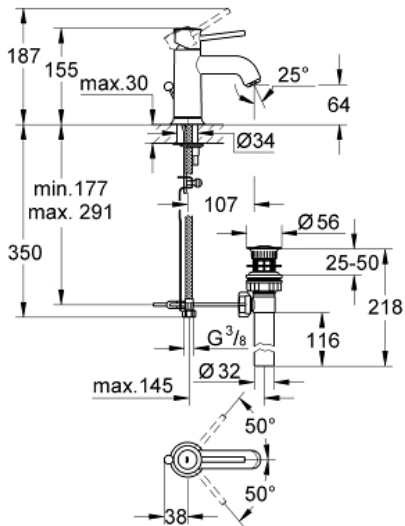

BAUCLASSIC  
Single-lever basin mixer 1/2"  
MODEL # 23161000

Pure Freude  
an Wasser

**Product Description:**  
**BAUCLASSIC**  
Single-lever basin mixer 1/2"

**Standard Specification:**  
single hole installation  
metal lever  
**GROHE Longlife** 28 mm ceramic cartridge  
**GROHE StarLight** chrome finish  
mousseur  
pop-up waste set 1"  
flexible connection hoses  
rapid installation system

**Color:**  
□ 23161000 chrome