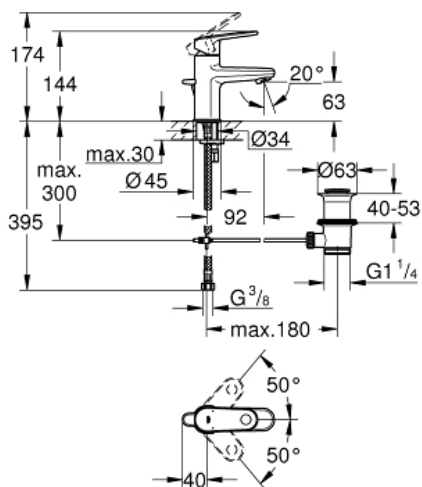

EUROPLUS
Single-lever basin mixer 1/2" XS-
Size

MODEL # 33156002

Pure Freude
an Wasser

GROHE

Product Description:

EUROPLUS

Single-lever basin mixer 1/2"

XS-Size

Standard Specification:

single hole installation

metal lever

GROHE SilkMove 28 mm ceramic cartridge

GROHE StarLight chrome finish

rapid installation system

adjustable mousseur

pop-up waste set 1 1/4"

flexible connection hoses

Color:

□ 33156002 chrome