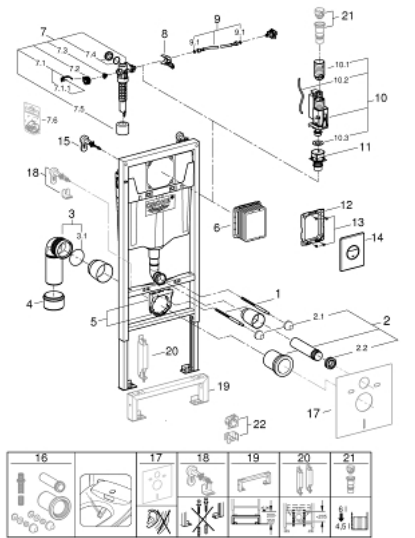

38 860 000 RAPID SL 3-IN-1 SET FOR WC, 1.13 M INSTALLATION HEIGHT

PRODUCT DESCRIPTION

- Colour: chrome
- with flushing cistern GD 2
- Rapid SL element for WC (38 528 001)
- Nova Cosmopolitan flush plate, chrome (38 765 000)
- wall brackets (38 558 00M)

38 860 000 RAPID SL 3-IN-1 SET FOR WC, 1.13 M INSTALLATION HEIGHT

SPARE PARTS, February 2013 – now

- 1: Threaded bolt (Order-nr. 4276400M)
- 2: WC inlet and outlet connecting set (Order-nr. 37311K00)
- 2.1: Basin fastening (Order-nr. 43511SH0)
- 2.2: Connector (Order-nr. 37119000)
- 3: PP-outlet bend Ø 90 mm (Order-nr. 42327000)
- 4: 4" Outlet Adaptor for Rapid SL (Order-nr. 42242000)
- 5: Support for outlet bend (Order-nr. 42243000)
- 6: Revision shaft

(Order-nr. 66791000)

- 7: Filling valve (Order-nr. 37095000)
- 7.1: Lever (Order-nr. 43734000)
- 7.1.1: Seal (Order-nr. 4377000M)
- 7.2: Valve head (Order-nr. 43536000)
- 7.3: Membrane (Order-nr. 4375800M)
- 7.4: Screw cap (Order-nr. 43735000)
- 7.5: Valve FLOAT, 5 pcs.. (Order-nr. 4379100M)
- 7.6: Set of seals (Order-nr. 43722000)*
- 8: Support device (Order-nr. 42246000)
- 9: Tube (Order-nr. 42233000)
- 9.1: Sealing washer (Order-nr. 0319100M)
- 10: Headpart (Order-nr. 42385000)
- 11: Dual Flush discharge valve AV1 (Order-nr. 42320000)
- 11.1: Extension for overflow pipe (Order-nr. 42313000)
- 11.2: Pneumatic hose (Order-nr. 42319000)
- 11.3: Seal (Order-nr. 42310000)
- 12: Valve seat for GD2 (Order-nr. 42315000)
- 13: Wall brackets

(Order-nr. 3855800M)

- 14: Screw (Order-nr. 6636200M)
- 15: Mounting frame (Order-nr. 43207000)
- 16: Top plate with push button (Order-nr. 42375000)
- 17: Adaptor (Order-nr. 38796000)*
- 18: Set for noise protection (Order-nr. 37131000)*
- 19: 4.5 l adapter for GD2 (Order-nr. 42333000)*
- 20: special support (Order-nr. 38779000)*
- 21: Xtra wall brackets, flexible placing (Order-nr. 38733000)*