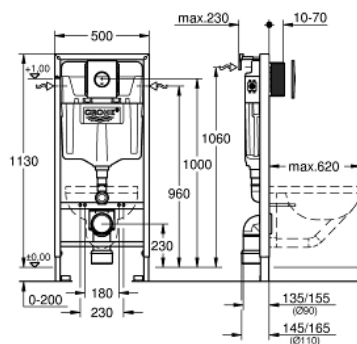

38 860 000 RAPID SL 3-IN-1 SET FOR WC, 1.13 M INSTALLATION HEIGHT

PRODUCT DESCRIPTION

- Colour: chrome
- with flushing cistern GD 2
- Rapid SL element for WC (38 528 001)
- Nova Cosmopolitan flush plate, chrome (38 765 000)
- wall brackets (38 558 00M)

38 860 000 RAPID SL 3-IN-1 SET FOR WC, 1.13 M INSTALLATION HEIGHT

SPARE PARTS, February 2013 – now

- 1: Threaded bolt (Order-nr. 4276400M)
- 2: WC inlet and outlet connecting set (Order-nr. 37311K00)
- 2.1: Basin fastening (Order-nr. 43511SH0)
- 2.2: Connector (Order-nr. 37119000)
- 3: PP-outlet bend Ø 90 mm (Order-nr. 42327000)
- 4: 4" Outlet Adaptor for Rapid SL (Order-nr. 42242000)
- 5: Support for outlet bend (Order-nr. 42243000)
- 6: Revision shaft

(Order-nr. 66791000)

- 7: Filling valve (Order-nr. 37095000)
- 7.1: Lever (Order-nr. 43734000)
- 7.1.1: Seal (Order-nr. 4377000M)
- 7.2: Valve head (Order-nr. 43536000)
- 7.3: Membrane (Order-nr. 4375800M)
- 7.4: Screw cap (Order-nr. 43735000)
- 7.5: Valve FLOAT, 5 pcs.. (Order-nr. 4379100M)
- 7.6: Set of seals (Order-nr. 43722000)*
- 8: Support device (Order-nr. 42246000)
- 9: Tube (Order-nr. 42233000)
- 9.1: Sealing washer (Order-nr. 0319100M)
- 10: Headpart (Order-nr. 42385000)
- 11: Dual Flush discharge valve AV1 (Order-nr. 42320000)
- 11.1: Extension for overflow pipe (Order-nr. 42313000)
- 11.2: Pneumatic hose (Order-nr. 42319000)
- 11.3: Seal (Order-nr. 42310000)
- 12: Valve seat for GD2 (Order-nr. 42315000)
- 13: Wall brackets

(Order-nr. 3855800M)

- 14: Screw (Order-nr. 6636200M)
- 15: Mounting frame (Order-nr. 43207000)
- 16: Top plate with push button (Order-nr. 42375000)
- 17: Adaptor (Order-nr. 38796000)*
- 18: Set for noise protection (Order-nr. 37131000)*
- 19: 4.5 l adapter for GD2 (Order-nr. 42333000)*
- 20: special support (Order-nr. 38779000)*
- 21: Xtra wall brackets, flexible placing (Order-nr. 38733000)*