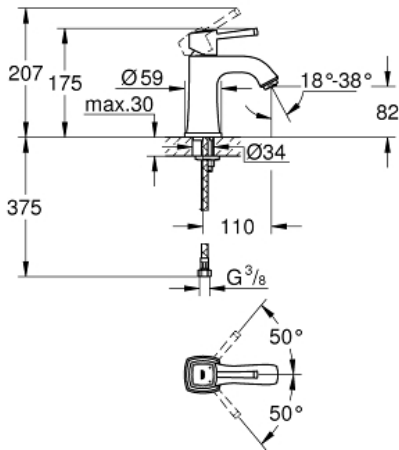

GRANDERA  
Single-lever basin mixer 1/2" M-  
Size

MODEL # 23310IG0

Pure Freude  
an Wasser

GROHE

**Product Description:**

**GRANDERA**  
Single-lever basin mixer 1/2"  
M-Size

**Standard Specification:**

single hole installation  
**GROHE SilkMove** 28 mm ceramic cartridge  
temperature limiter  
**GROHE StarLight** chrome finish  
**GROHE EcoJoy** technology for less water and perfect flow  
**GROHE QuickFix** installation system  
**GROHE AquaGuide** adjustable mousseur 5.7 l/min  
smooth body  
flexible connection hoses  
min. recommended pressure 1.0 bar

**Color:**

□ 23310IG0 chrome/gold